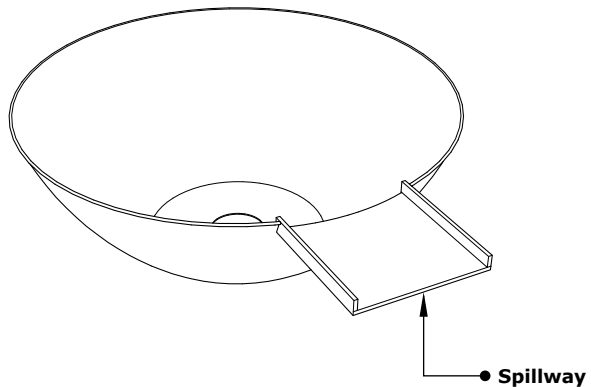

# REMI PLANTER & WATER BOWL

OPT-31RCPW  
GPM: 7-10

**ISOMETRIC VIEW**

**TOP VIEW**

**RIGHT SIDE VIEW**

**FRONT SIDE VIEW**

Bowl Material: Hammered Copper