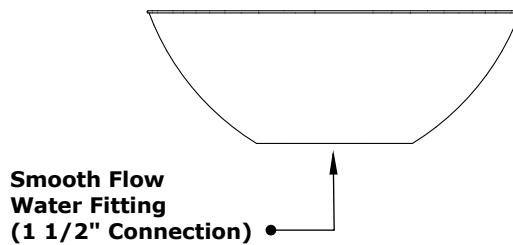

# REMI PLANTER & WATER BOWL

OPT-31RCPW  
GPM: 7-10

**ISOMETRIC VIEW**

**TOP VIEW**

**RIGHT SIDE VIEW**

**FRONT SIDE VIEW**

Bowl Material: Hammered Copper