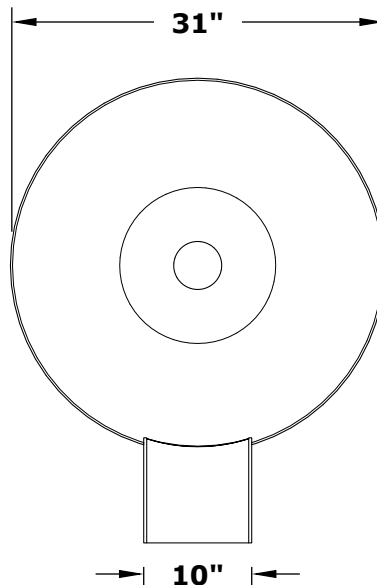

# REMI PLANTER & WATER BOWL

OPT-31RCPW  
GPM: 7-10

**ISOMETRIC VIEW**

**TOP VIEW**

**RIGHT SIDE VIEW**

**FRONT SIDE VIEW**

Bowl Material: Hammered Copper