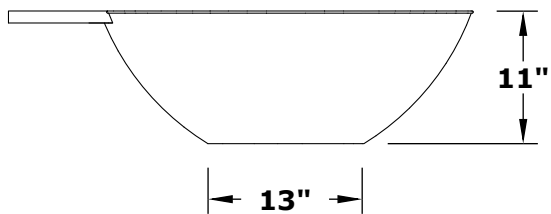

# REMI PLANTER & WATER BOWL

OPT-31RCPW  
GPM: 7-10

**ISOMETRIC VIEW**

**TOP VIEW**

**RIGHT SIDE VIEW**

**FRONT SIDE VIEW**

Bowl Material: Hammered Copper