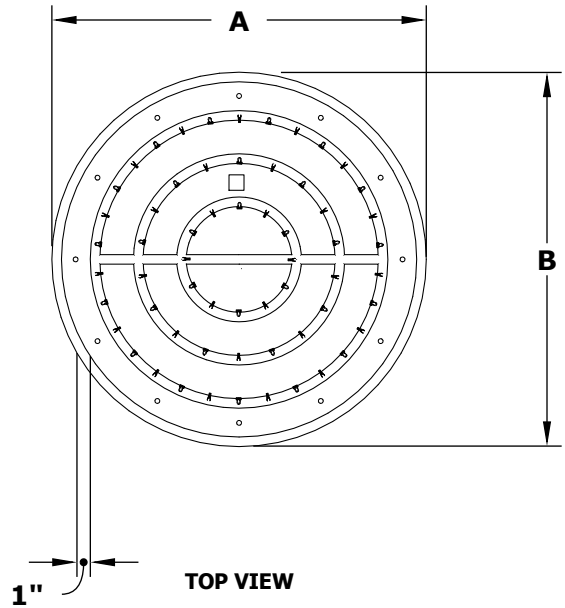

43" SS ROUND DROP IN PAN & SS BULLET BURNER

OPT-BP43RRSS

ISOMETRIC VIEW

TOP VIEW

RIGHT SIDE VIEW

FRONT SIDE VIEW

PART NUMBER	A	B	BTU
OPT-BP43RRSS	43"	36"	525,000

Pan Material: 304 Stainless Steel
Burner Material: 304 Stainless Steel
Standard 1" Flange on all pans
Standard 2" Depth on all pans