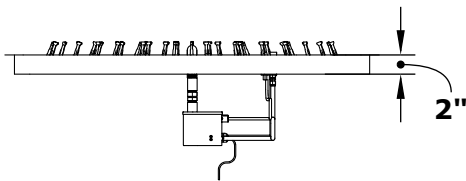

43" SS ROUND DROP IN PAN & SS BULLET BURNER

OPT-BP43RRSS

ISOMETRIC VIEW

TOP VIEW

RIGHT SIDE VIEW

FRONT SIDE VIEW

PART NUMBER	A	B	BTU
OPT-BP43RRSS	43"	36"	525,000

Pan Material: 304 Stainless Steel
Burner Material: 304 Stainless Steel
Standard 1" Flange on all pans
Standard 2" Depth on all pans