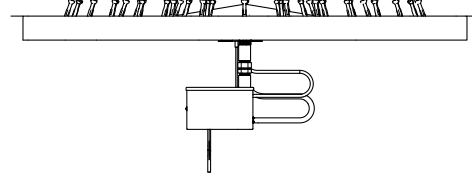

37" ROUND DROP IN & SS ROUND BULLET BURNER

OPT-BP37RRSS
OPT-BP37RRSSE12
OPT-BP37RRSSE110

ISOMETRIC VIEW

TOP VIEW

RIGHT SIDE VIEW

FRONT SIDE VIEW

Pan Material: 304 Stainless Steel
Burner Material: 304 Stainless Steel

Standard 1" Flange on all pans
Standard 2" Depth on all pans

110V ELECTRONIC IGNITION
ANSI Z21.97-(2017) / CSA 2.41-(2017)

Match Lit Unit Includes: Pan, Burner, Gas Orifice, Gas Hoses, Key Valve, Key,
110v Ignition Unit Includes: Pan, Burner, Gas Orifice, Gas Hoses, Key Valve, Key, Plug & Play Electronic Valve, Pilot Igniter.