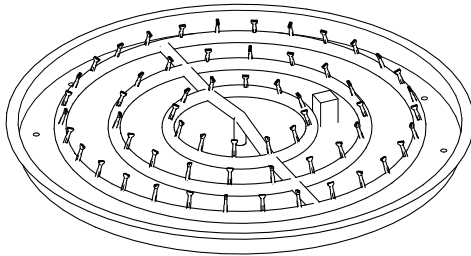

37" ROUND DROP IN & SS ROUND BULLET BURNER

OPT-BP37RRSS
OPT-BP37RRSSE12
OPT-BP37RRSSE110

ISOMETRIC VIEW

TOP VIEW

RIGHT SIDE VIEW

FRONT SIDE VIEW

Pan Material: 304 Stainless Steel
Burner Material: 304 Stainless Steel

Standard 1" Flange on all pans
Standard 2" Depth on all pans

110V ELECTRONIC IGNITION
ANSI Z21.97-(2017) / CSA 2.41-(2017)

Match Lit Unit Includes: Pan, Burner, Gas Orifice, Gas Hoses, Key Valve, Key,
110v Ignition Unit Includes: Pan, Burner, Gas Orifice, Gas Hoses, Key Valve, Key, Plug & Play Electronic Valve, Pilot Igniter.