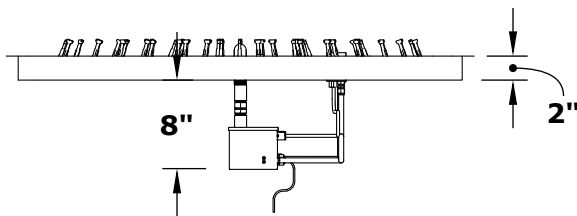

37" ROUND DROP IN & SS ROUND BULLET BURNER

OPT-BP37RRSS
OPT-BP37RRSSE12
OPT-BP37RRSSE110

ISOMETRIC VIEW

TOP VIEW

RIGHT SIDE VIEW

FRONT SIDE VIEW

Pan Material: 304 Stainless Steel
Burner Material: 304 Stainless Steel

Standard 1" Flange on all pans
Standard 2" Depth on all pans

110V ELECTRONIC IGNITION
ANSI Z21.97-(2017) / CSA 2.41-(2017)

Match Lit Unit Includes: Pan, Burner, Gas Orifice, Gas Hoses, Key Valve, Key,
110v Ignition Unit Includes: Pan, Burner, Gas Orifice, Gas Hoses, Key Valve, Key, Plug & Play Electronic Valve, Pilot Igniter.