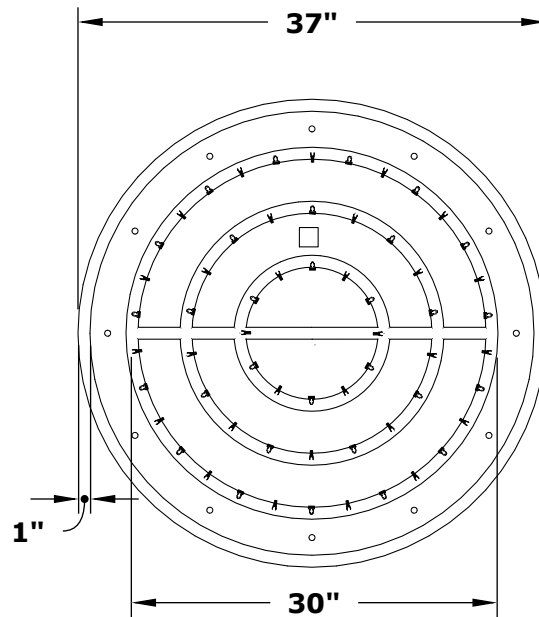

37" ROUND DROP IN & SS ROUND BULLET BURNER

OPT-BP37RRSS
OPT-BP37RRSSE12
OPT-BP37RRSSE110

ISOMETRIC VIEW

TOP VIEW

RIGHT SIDE VIEW

FRONT SIDE VIEW

Pan Material: 304 Stainless Steel
Burner Material: 304 Stainless Steel

Standard 1" Flange on all pans
Standard 2" Depth on all pans

110V ELECTRONIC IGNITION
ANSI Z21.97-(2017) / CSA 2.41-(2017)

Match Lit Unit Includes: Pan, Burner, Gas Orifice, Gas Hoses, Key Valve, Key,
110v Ignition Unit Includes: Pan, Burner, Gas Orifice, Gas Hoses, Key Valve, Key, Plug & Play Electronic Valve, Pilot Igniter.