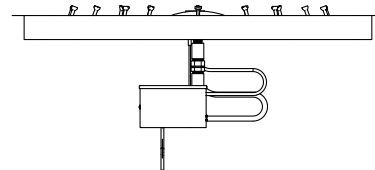

31" ROUND DROP IN PAN & SS ROUND BULLET BURNER

OPT-BP31RRSS
OPT-BP31RRSSE12
OPT-BP31RRSSE110

ISOMETRIC VIEW

TOP VIEW

RIGHT SIDE VIEW

FRONT SIDE VIEW

Pan Material: 304 Stainless Steel
Burner Material: 304 Stainless Steel

Standard 1" Flange on all pans
Standard 2" Depth on all pans

110V ELECTRONIC IGNITION
ANSI Z21.97-(2017) / CSA 2.41-(2017)

Match Lit Unit Includes: Pan, Burner, Gas Orifice, Gas Hoses, Key Valve, Key,
110v Ignition Unit Includes: Pan, Burner, Gas Orifice, Gas Hoses, Key Valve, Key, Plug & Play Electronic Valve, Pilot Igniter.