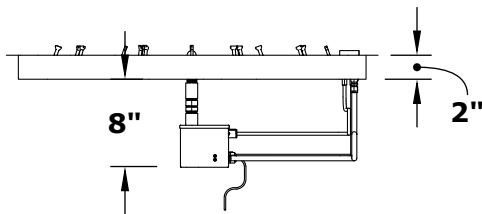

31" ROUND DROP IN PAN & SS ROUND BULLET BURNER

OPT-BP31RRSS
OPT-BP31RRSSE12
OPT-BP31RRSSE110

ISOMETRIC VIEW

TOP VIEW

RIGHT SIDE VIEW

FRONT SIDE VIEW

Pan Material: 304 Stainless Steel
Burner Material: 304 Stainless Steel

Standard 1" Flange on all pans
Standard 2" Depth on all pans

110V ELECTRONIC IGNITION
ANSI Z21.97-(2017) / CSA 2.41-(2017)

Match Lit Unit Includes: Pan, Burner, Gas Orifice, Gas Hoses, Key Valve, Key,
110v Ignition Unit Includes: Pan, Burner, Gas Orifice, Gas Hoses, Key Valve, Key, Plug & Play Electronic Valve, Pilot Igniter.