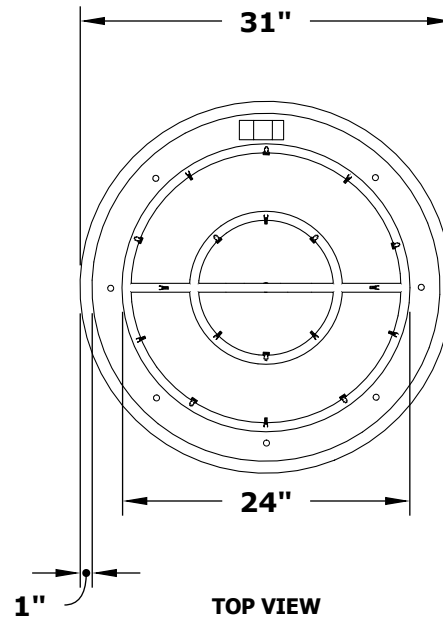

31" ROUND DROP IN PAN & SS ROUND BULLET BURNER

OPT-BP31RRSS
OPT-BP31RRSSE12
OPT-BP31RRSSE110

ISOMETRIC VIEW

TOP VIEW

RIGHT SIDE VIEW

FRONT SIDE VIEW

Pan Material: 304 Stainless Steel
Burner Material: 304 Stainless Steel

Standard 1" Flange on all pans
Standard 2" Depth on all pans

110V ELECTRONIC IGNITION
ANSI Z21.97-(2017) / CSA 2.41-(2017)

Match Lit Unit Includes: Pan, Burner, Gas Orifice, Gas Hoses, Key Valve, Key,
110v Ignition Unit Includes: Pan, Burner, Gas Orifice, Gas Hoses, Key Valve, Key, Plug & Play Electronic Valve, Pilot Igniter.