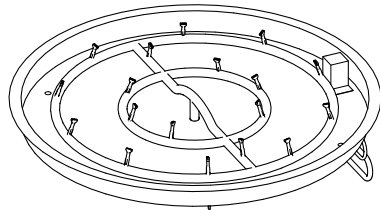

31" ROUND DROP IN PAN & SS ROUND BULLET BURNER

OPT-BP31RRSS
OPT-BP31RRSSE12
OPT-BP31RRSSE110

ISOMETRIC VIEW

TOP VIEW

RIGHT SIDE VIEW

FRONT SIDE VIEW

Pan Material: 304 Stainless Steel
Burner Material: 304 Stainless Steel

Standard 1" Flange on all pans
Standard 2" Depth on all pans

110V ELECTRONIC IGNITION
ANSI Z21.97-(2017) / CSA 2.41-(2017)

Match Lit Unit Includes: Pan, Burner, Gas Orifice, Gas Hoses, Key Valve, Key,
110v Ignition Unit Includes: Pan, Burner, Gas Orifice, Gas Hoses, Key Valve, Key, Plug & Play Electronic Valve, Pilot Igniter.