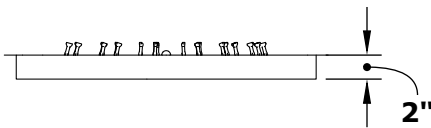

25" SS ROUND DROP IN PAN & SS BULLET BURNER
OPT-BP25RRSS

ISOMETRIC VIEW

TOP VIEW

RIGHT SIDE VIEW

FRONT SIDE VIEW

PART NUMBER	A	B	BTU
OPT-BP25RRSS	25"	18"	225,000

Pan Material: 304 Stainless Steel
Burner Material: 304 Stainless Steel
Standard 1" Flange on all pans
Standard 2" Depth on all pans

110V ELECTRONIC IGNITION
ANSI Z21.97-(2017) / CSA 2.41-(2017)

Match Lit Unit Includes: Pan, Burner, Gas Orifice, Gas Hoses, Key Valve, Key,
110v Ignition Unit Includes: Pan, Burner, Gas Orifice, Gas Hoses, Key Valve, Key, Plug & Play Electronic Valve, Pilot Igniter.