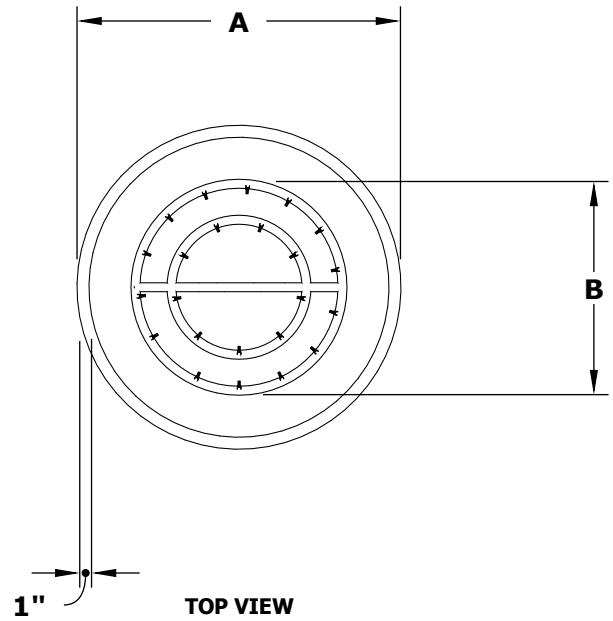

25" SS ROUND DROP IN PAN & SS BULLET BURNER
OPT-BP25RRSS

ISOMETRIC VIEW

TOP VIEW

RIGHT SIDE VIEW

FRONT SIDE VIEW

PART NUMBER	A	B	BTU
OPT-BP25RRSS	25"	18"	225,000

Pan Material: 304 Stainless Steel
Burner Material: 304 Stainless Steel
Standard 1" Flange on all pans
Standard 2" Depth on all pans