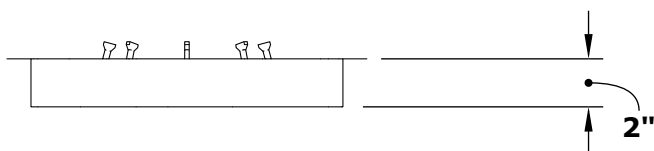

# 13" SS ROUND DROP IN PAN & SS BULLET BURNER

OPT-BP13RRSS

ISOMETRIC VIEW

TOP VIEW

RIGHT SIDE VIEW

FRONT SIDE VIEW

| PART NUMBER  | A   | B  | BTU    |
|--------------|-----|----|--------|
| OPT-BP13RRSS | 13" | 8" | 65,000 |

Pan Material: 304 Stainless Steel  
Burner Material: 304 Stainless Steel  
Standard 1" Flange on all pans  
Standard 2" Depth on all pans

**110V ELECTRONIC IGNITION**  
ANSI Z21.97-(2017) / CSA 2.41-(2017)