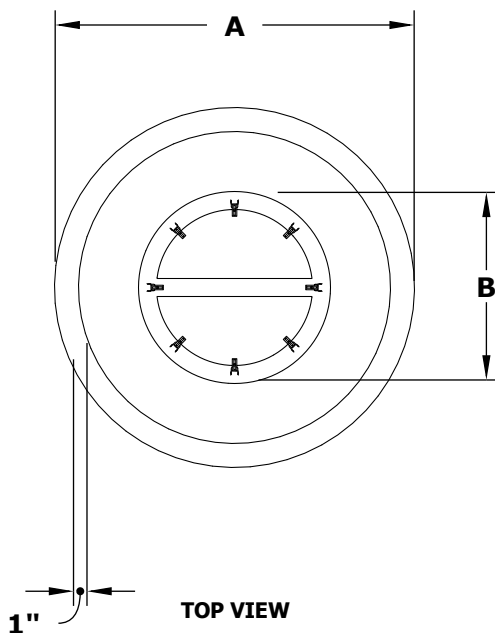

# 13" SS ROUND DROP IN PAN & SS BULLET BURNER

OPT-BP13RRSS

ISOMETRIC VIEW

TOP VIEW

RIGHT SIDE VIEW

FRONT SIDE VIEW

| PART NUMBER  | A   | B  | BTU    |
|--------------|-----|----|--------|
| OPT-BP13RRSS | 13" | 8" | 65,000 |

Pan Material: 304 Stainless Steel  
Burner Material: 304 Stainless Steel  
Standard 1" Flange on all pans  
Standard 2" Depth on all pans

**110V ELECTRONIC IGNITION**  
ANSI Z21.97-(2017) / CSA 2.41-(2017)