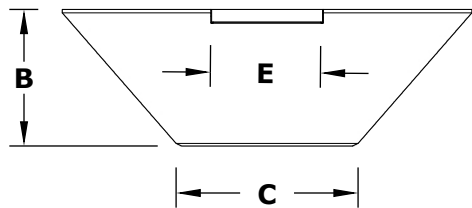

MAYA WATER BOWL- WOOD GRAIN

ISOMETRIC VIEW

TOP VIEW

RIGHT SIDE VIEW

Smooth Flow Water Fitting (1 1/2" Connection)

SECTION CUT

FRONT SIDE VIEW

1 1/2" Inlet

SKU	A	B	C	D	E	F	GPM
OPT-24SWGWO	24"	10.5"	13"	2"	8"	3"	7-10
OPT-30SWGWO	30"	10.5"	13"	2"	8"	3"	7-10

Fire Bowl Material: GFRC Wood Grain
Includes: Bowl, Copper Scupper, Water Fitting