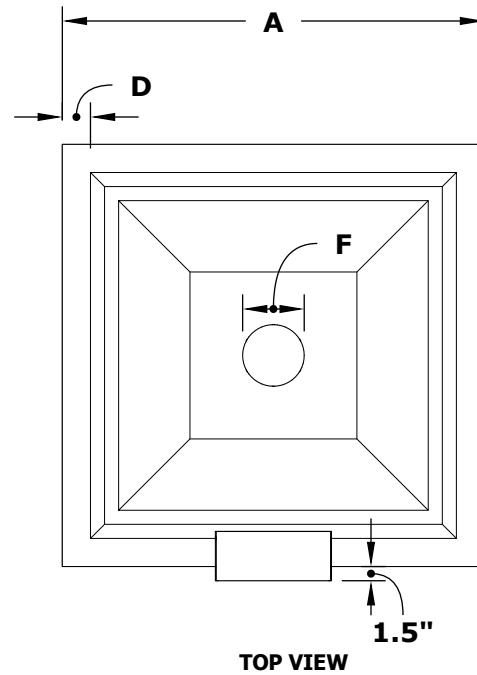

MAYA WATER BOWL- WOOD GRAIN

ISOMETRIC VIEW

TOP VIEW

RIGHT SIDE VIEW

Smooth Flow Water Fitting (1 1/2" Connection)

SECTION CUT

FRONT SIDE VIEW

1 1/2" Inlet

SKU	A	B	C	D	E	F	GPM
OPT-24SWGWO	24"	10.5"	13"	2"	8"	3"	7-10
OPT-30SWGWO	30"	10.5"	13"	2"	8"	3"	7-10

Fire Bowl Material: GFRC Wood Grain
Includes: Bowl, Copper Scupper, Water Fitting