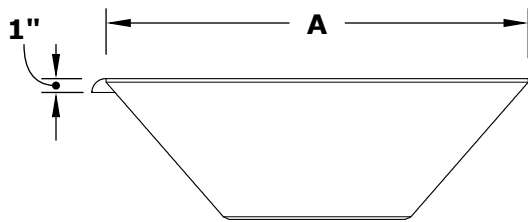

MAYA WATER BOWL- WOOD GRAIN

ISOMETRIC VIEW

TOP VIEW

RIGHT SIDE VIEW

Smooth Flow Water Fitting (1 1/2" Connection)

SECTION CUT

FRONT SIDE VIEW

1 1/2" Inlet

SKU	A	B	C	D	E	F	GPM
OPT-24SWGWO	24"	10.5"	13"	2"	8"	3"	7-10
OPT-30SWGWO	30"	10.5"	13"	2"	8"	3"	7-10

Fire Bowl Material: GFRC Wood Grain
Includes: Bowl, Copper Scupper, Water Fitting