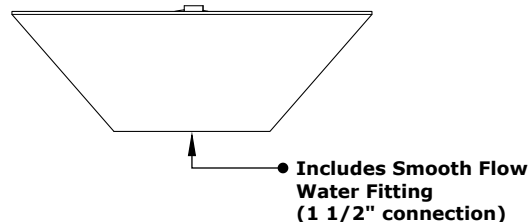

# MAYA FIRE & WIDE SPILL WATER BOWL

WOOD GRAIN

**ISOMETRIC VIEW**

**TOP VIEW**

**RIGHT SIDE VIEW**

**BACK SIDE VIEW**

PART NUMBER	A	B	C	D	E	GPM	BTU
OPT-24SWGFW	24"	13"	10.5	8"	12"	15	45,000
OPT-24SWGFW12V	24"	13"	10.5	8"	12"	15	45,000
OPT-30SWGFW	30"	13"	10.5	8"	12"	15	45,000
OPT-30SWGFW12V	30"	13"	10.5	8"	12"	15	45,000

Fire Pit Material: GFRC Concrete  
 Pan Material: 304 Stainless Steel  
 Burner Material: 304 Stainless Steel  
 Standard 2" Depth on all pans  
**12V ELECTRONIC IGNITION**  
 ANSI Z21.97-(2017) / CSA 2.41-(2017)