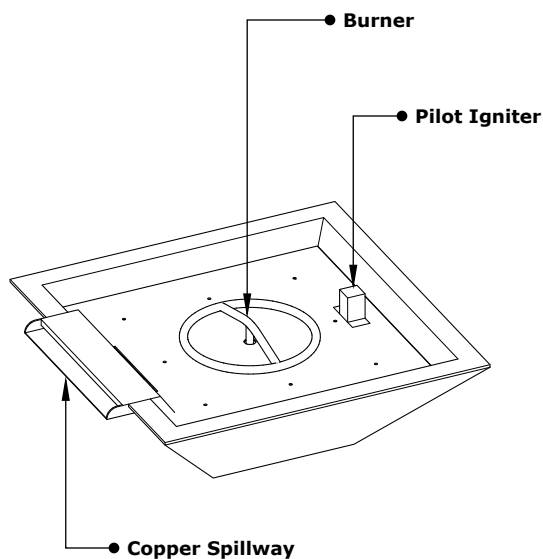

# MAYA FIRE & WIDE SPILL WATER BOWL

WOOD GRAIN

**ISOMETRIC VIEW**

**TOP VIEW**

**RIGHT SIDE VIEW**

**BACK SIDE VIEW**

PART NUMBER	A	B	C	D	E	GPM	BTU
OPT-24SWGFW	24"	13"	10.5	8"	12"	15	45,000
OPT-24SWGFW12V	24"	13"	10.5	8"	12"	15	45,000
OPT-30SWGFW	30"	13"	10.5	8"	12"	15	45,000
OPT-30SWGFW12V	30"	13"	10.5	8"	12"	15	45,000

Fire Pit Material: GFRC Concrete  
 Pan Material: 304 Stainless Steel  
 Burner Material: 304 Stainless Steel  
 Standard 2" Depth on all pans  
**12V ELECTRONIC IGNITION**  
 ANSI Z21.97-(2017) / CSA 2.41-(2017)

Match Lit Unit Includes: Pan, Burner, Gas Orifice, Gas Hoses, Key Valve, Key,  
 12v Ignition Unit Includes: Pan, Burner, Gas Orifice, Gas Hoses, Key Valve, Key, Plug & Play Electronic Valve, Pilot Igniter.