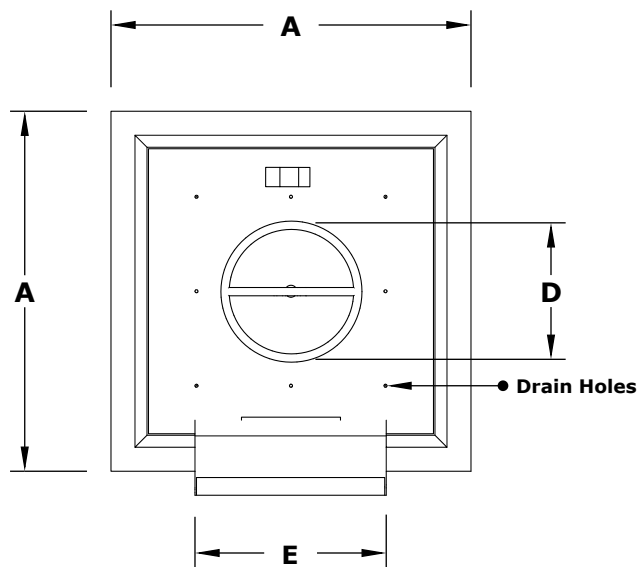

# MAYA FIRE & WIDE SPILL WATER BOWL

WOOD GRAIN

**ISOMETRIC VIEW**

**TOP VIEW**

**RIGHT SIDE VIEW**

**BACK SIDE VIEW**

PART NUMBER	A	B	C	D	E	GPM	BTU
OPT-24SWGFW	24"	13"	10.5	8"	12"	15	45,000
OPT-24SWGFW12V	24"	13"	10.5	8"	12"	15	45,000
OPT-30SWGFW	30"	13"	10.5	8"	12"	15	45,000
OPT-30SWGFW12V	30"	13"	10.5	8"	12"	15	45,000

Fire Pit Material: GFRC Concrete  
 Pan Material: 304 Stainless Steel  
 Burner Material: 304 Stainless Steel  
 Standard 2" Depth on all pans  
**12V ELECTRONIC IGNITION**  
 ANSI Z21.97-(2017) / CSA 2.41-(2017)

Match Lit Unit Includes: Pan, Burner, Gas Orifice, Gas Hoses, Key Valve, Key,  
 12v Ignition Unit Includes: Pan, Burner, Gas Orifice, Gas Hoses, Key Valve, Key, Plug & Play Electronic Valve, Pilot Igniter.