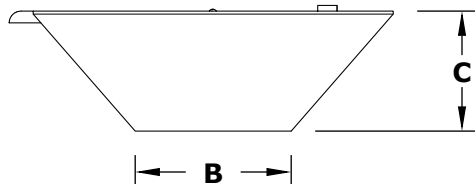

# MAYA FIRE & WIDE SPILL WATER BOWL

WOOD GRAIN

**ISOMETRIC VIEW**

**TOP VIEW**

**RIGHT SIDE VIEW**

**BACK SIDE VIEW**

PART NUMBER	A	B	C	D	E	GPM	BTU
OPT-24SWGFW	24"	13"	10.5	8"	12"	15	45,000
OPT-24SWGFW12V	24"	13"	10.5	8"	12"	15	45,000
OPT-30SWGFW	30"	13"	10.5	8"	12"	15	45,000
OPT-30SWGFW12V	30"	13"	10.5	8"	12"	15	45,000

Fire Pit Material: GFRC Concrete  
 Pan Material: 304 Stainless Steel  
 Burner Material: 304 Stainless Steel  
 Standard 2" Depth on all pans  
**12V ELECTRONIC IGNITION**  
 ANSI Z21.97-(2017) / CSA 2.41-(2017)