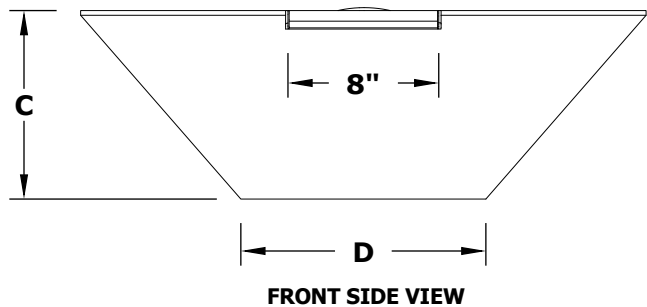

MAYA FIRE WATER BOWL - WOOD GRAIN

SKU	A	B	C	D	E	GPM	BTU
OPT-24SWGFW	24"	8"	10.5"	13"	2"	7-10	45,000
OPT-24SWGFE12V	24"	8"	10.5"	13"	2"	7-10	45,000
OPT-30SWGFW	30"	8"	10.5"	13"	2"	7-10	45,000
OPT-30SWGFE12V	30"	8"	10.5"	13"	2"	7-10	45,000

Fire Pit Material: GFRC Wood Grain
 Pan Material: 304 Stainless Steel
 Burner Material: 304 Stainless Steel

Standard 2" Depth on all pans
12V ELECTRONIC IGNITION
 ANSI Z21.97-(2017) / CSA 2.41-(2017)

Match Lit Unit Includes: Pan, Burner, Gas Orifice, Gas Hoses, Key Valve, Key,
 12v Ignition Unit Includes: Pan, Burner, Gas Orifice, Gas Hoses, Key Valve, Key, Plug & Play Electronic Valve, Pilot Igniter.