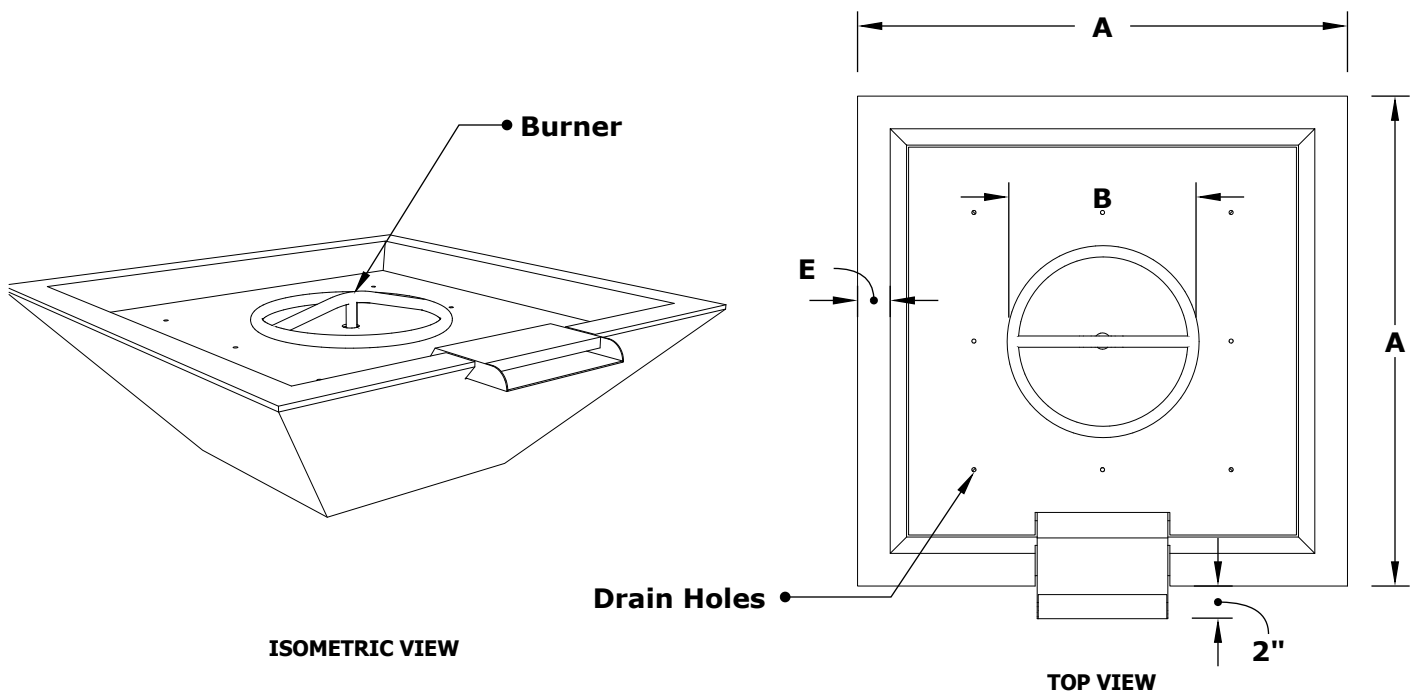

MAYA FIRE WATER BOWL - WOOD GRAIN

SKU	A	B	C	D	E	GPM	BTU
OPT-24SWGFW	24"	8"	10.5"	13"	2"	7-10	45,000
OPT-24SWGFE12V	24"	8"	10.5"	13"	2"	7-10	45,000
OPT-30SWGFW	30"	8"	10.5"	13"	2"	7-10	45,000
OPT-30SWGFE12V	30"	8"	10.5"	13"	2"	7-10	45,000

Fire Pit Material: GFRC Wood Grain
 Pan Material: 304 Stainless Steel
 Burner Material: 304 Stainless Steel

Standard 2" Depth on all pans
12V ELECTRONIC IGNITION
 ANSI Z21.97-(2017) / CSA 2.41-(2017)

Match Lit Unit Includes: Pan, Burner, Gas Orifice, Gas Hoses, Key Valve, Key,
 12v Ignition Unit Includes: Pan, Burner, Gas Orifice, Gas Hoses, Key Valve, Key, Plug & Play Electronic Valve, Pilot Igniter.