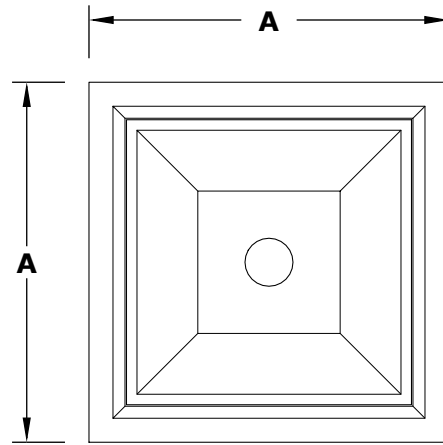

MAYA PLANTER BOWL - COPPER

ISOMETRIC VIEW

TOP VIEW

RIGHT SIDE VIEW

FRONT SIDE VIEW

| PART NUMBER | A | B | C |
|-------------|-----|-----|-----|
| OPT-24SCPO | 24" | 12" | 10" |
| OPT-30SCPO | 30" | 15" | 10" |
| OPT-36SCPO | 36" | 18" | 12" |