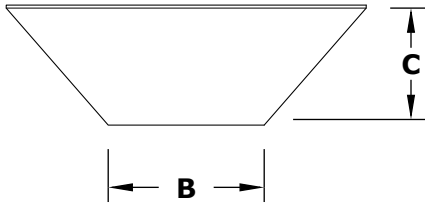

MAYA PLANTER BOWL - COPPER

ISOMETRIC VIEW

TOP VIEW

RIGHT SIDE VIEW

FRONT SIDE VIEW

| PART NUMBER | A | B | C |
|-------------|-----|-----|-----|
| OPT-24SCPO | 24" | 12" | 10" |
| OPT-30SCPO | 30" | 15" | 10" |
| OPT-36SCPO | 36" | 18" | 12" |

Bowl Material: GFRC Concrete