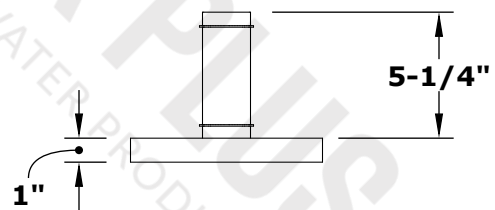

# DECK POST MOUNT

OPT-TTDP

**ISOMETRIC VIEW**

**TOP VIEW**

**RIGHT SIDE VIEW**

**FRONT SIDE VIEW**

Mount Material: Galvanized Steel

<i>Drawn By</i>	Murguia M.
<i>Date Created</i>	February 17, 2022