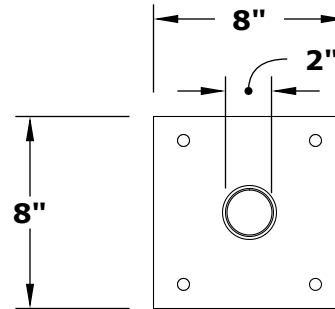

# DECK POST MOUNT

OPT-TTDP

**ISOMETRIC VIEW**

**TOP VIEW**

**RIGHT SIDE VIEW**

**FRONT SIDE VIEW**

Mount Material: Galvanized Steel

<i>Drawn By</i>	Murguia M.
<i>Date Created</i>	February 17, 2022