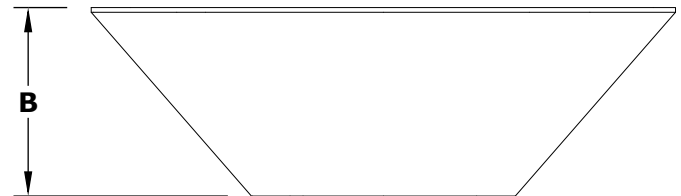

CAZO PLANTER BOWL- WOOD GRAIN

ISOMETRIC VIEW

TOP VIEW

RIGHT SIDE VIEW

FRONT SIDE VIEW

SKU	A	B	C	D
OPT-24RWGPO	24"	8"	12"	2"
OPT-32RWGPO	32"	11"	12"	2"

Bowl Material: GFRC Wood Grain