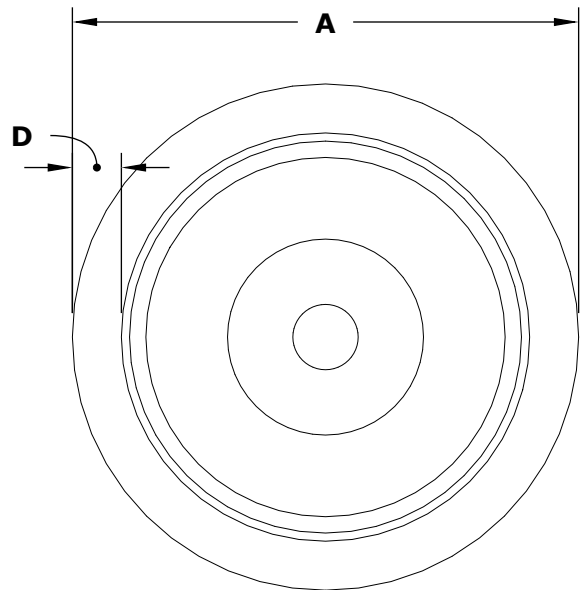

CAZO PLANTER BOWL- WOOD GRAIN

ISOMETRIC VIEW

TOP VIEW

RIGHT SIDE VIEW

FRONT SIDE VIEW

SKU	A	B	C	D
OPT-24RWGPO	24"	8"	12"	2"
OPT-32RWGPO	32"	11"	12"	2"

Bowl Material: GFRC Wood Grain