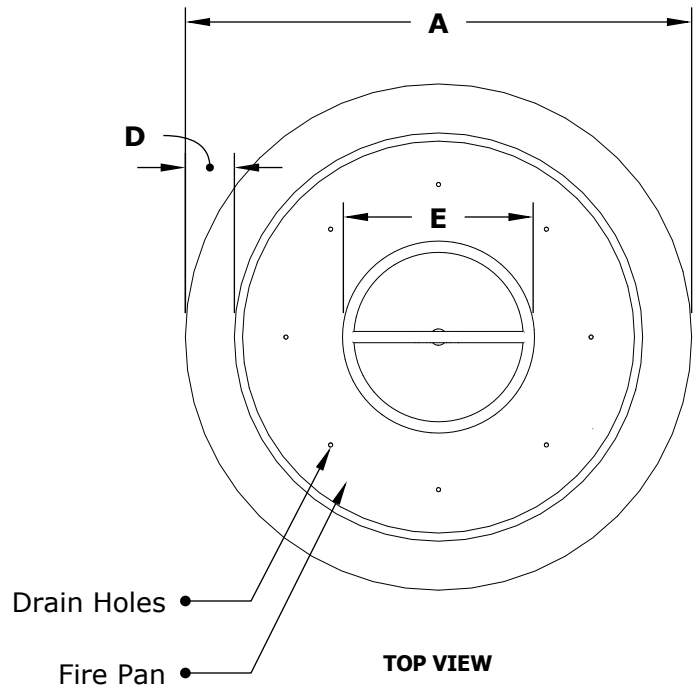

CAZO FIRE BOWL - WOOD GRAIN

ISOMETRIC VIEW

TOP VIEW

RIGHT SIDE VIEW

FRONT SIDE VIEW

SKU	A	B	C	D	E	BTU
OPT-24RWGFO	24"	8"	12"	2"	8"	45,000
OPT-32RWGFO	32"	10"	12"	3"	12"	65,000

Fire Bowl Material: GFRC Concrete
Finish: Wood Grain Finish
Pan Material: 304 Stainless Steel
Burner Material: 304 Stainless Steel

12V ELECTRONIC IGNITION
ANSI Z21.97-(2017) / CSA 2.41-(2017)

Includes: Pan, Burner, NG or LP orifice, Whistle Free Hose, Black Lava Rock.