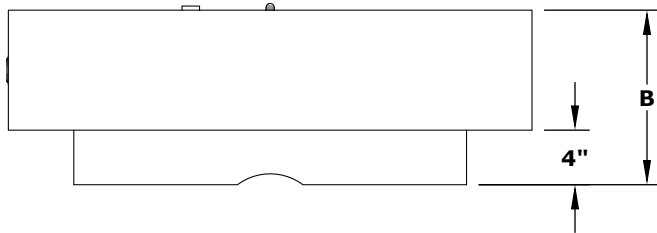

CABO SQUARE FIRE PIT - GFRC

RIGHT SIDE VIEW

FRONT SIDE VIEW

SKU	A	B	C	D	E	BTU
OPT-CBSQ36	36"	16"	24"	20"	8"	65,000
OPT-CBSQ36EKIT	36"	16"	24"	20"	8"	65,000
OPT-CBSQ48	48"	16"	36"	28"	12"	65,000
OPT-CBSQ48EKIT	48"	16"	36"	28"	12"	65,000

Fire Pit Material: GFRC Concrete
Pan Material: 304 Stainless Steel
Burner Material: 304 Stainless Steel

Standard 2" Depth on all pans
110V ELECTRONIC IGNITION
ANSI Z21.97-(2017) / CSA 2.41-(2017)

Includes: Fire Pit, Pan, Burner, Key Valve, Whistle Free Hoses, Black Lava Rock 110V Plug and Play Electronic Ignition System (For Products ending with EKIT)