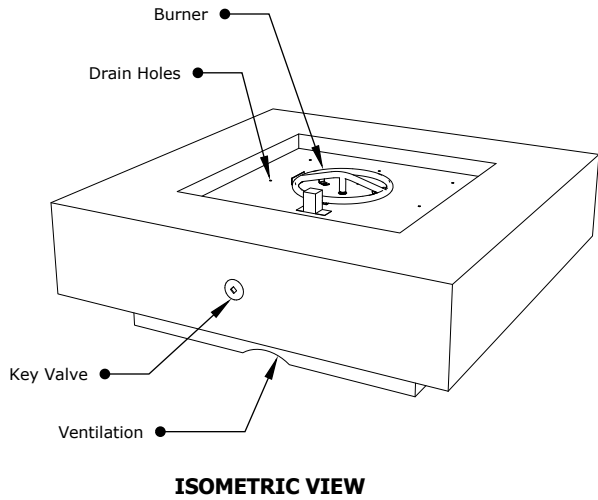

CABO SQUARE FIRE PIT - GFRC

RIGHT SIDE VIEW

FRONT SIDE VIEW

SKU	A	B	C	D	E	BTU
OPT-CBSQ36	36"	16"	24"	20"	8"	65,000
OPT-CBSQ36EKIT	36"	16"	24"	20"	8"	65,000
OPT-CBSQ48	48"	16"	36"	28"	12"	65,000
OPT-CBSQ48EKIT	48"	16"	36"	28"	12"	65,000

Fire Pit Material: GFRC Concrete
Pan Material: 304 Stainless Steel
Burner Material: 304 Stainless Steel

Standard 2" Depth on all pans
110V ELECTRONIC IGNITION
ANSI Z21.97-(2017) / CSA 2.41-(2017)

Includes: Fire Pit, Pan, Burner, Key Valve, Whistle Free Hoses, Black Lava Rock 110V Plug and Play Electronic Ignition System (For Products ending with EKIT)