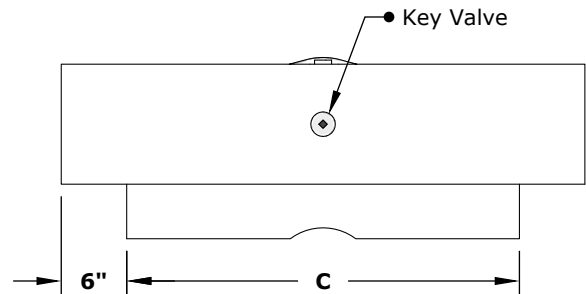

CABO SQUARE FIRE PIT - GFRC

RIGHT SIDE VIEW

FRONT SIDE VIEW

SKU	A	B	C	D	E	BTU
OPT-CBSQ36	36"	16"	24"	20"	8"	65,000
OPT-CBSQ36EKIT	36"	16"	24"	20"	8"	65,000
OPT-CBSQ48	48"	16"	36"	28"	12"	65,000
OPT-CBSQ48EKIT	48"	16"	36"	28"	12"	65,000

Fire Pit Material: GFRC Concrete
Pan Material: 304 Stainless Steel
Burner Material: 304 Stainless Steel

Standard 2" Depth on all pans
110V ELECTRONIC IGNITION
ANSI Z21.97-(2017) / CSA 2.41-(2017)

Includes: Fire Pit, Pan, Burner, Key Valve, Whistle Free Hoses, Black Lava Rock 110V Plug and Play Electronic Ignition System (For Products ending with EKIT)