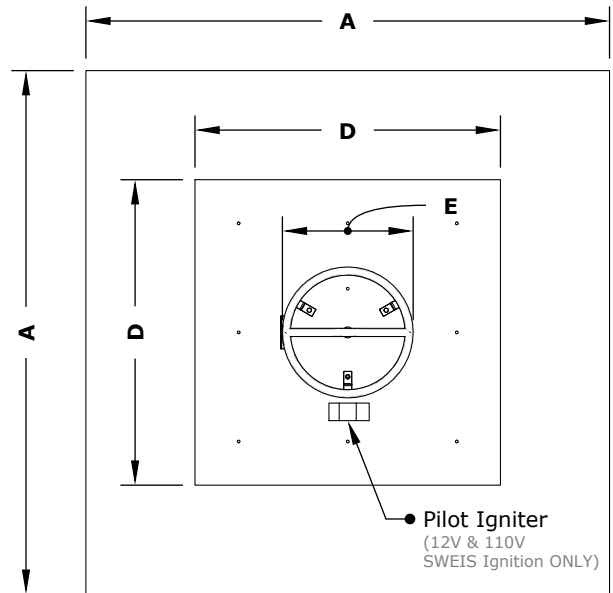

CABO SQUARE FIRE PIT - GFRC

RIGHT SIDE VIEW

FRONT SIDE VIEW

SKU	A	B	C	D	E	BTU
OPT-CBSQ36	36"	16"	24"	20"	8"	65,000
OPT-CBSQ36EKIT	36"	16"	24"	20"	8"	65,000
OPT-CBSQ48	48"	16"	36"	28"	12"	65,000
OPT-CBSQ48EKIT	48"	16"	36"	28"	12"	65,000

Fire Pit Material: GFRC Concrete
Pan Material: 304 Stainless Steel
Burner Material: 304 Stainless Steel

Standard 2" Depth on all pans
110V ELECTRONIC IGNITION
ANSI Z21.97-(2017) / CSA 2.41-(2017)

Includes: Fire Pit, Pan, Burner, Key Valve, Whistle Free Hoses, Black Lava Rock 110V Plug and Play Electronic Ignition System (For Products ending with EKIT)