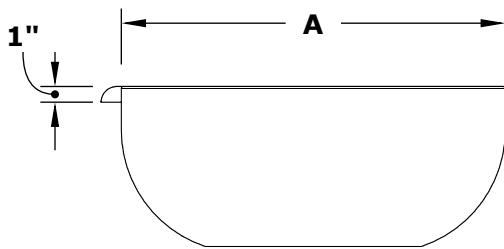

AVALON METAL WATER BOWL

ISOMETRIC VIEW

TOP VIEW

RIGHT SIDE VIEW

**Smooth Flow
Water Fitting
(1 1/2" Connection)**

SECTION CUT

FRONT SIDE VIEW

1 1/2" Inlet

Hammered Copper	Stainless Steel	A	B	C	D	E	F	GPM
OPT-24AVCPWO	OPT-24AVSSWO	24"	10"	12"	2"	8"	3"	7-10
OPT-30AVCPWO	OPT-30AVSSWO	30"	13"	15"	3.5"	8"	3.5"	7-10
OPT-36AVCPWO	OPT-36AVSSWO	36"	13"	18"	3.5"	10"	3.5"	7-10

Bowl Material: Copper / Steel
Includes: Bowl, Copper Scupper, Water Fitting