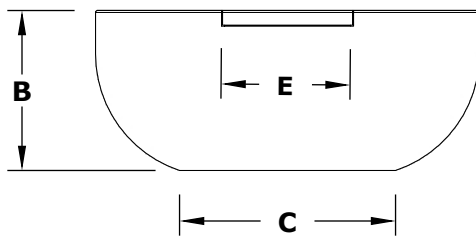

AVALON METAL WATER BOWL

ISOMETRIC VIEW

TOP VIEW

RIGHT SIDE VIEW

**Smooth Flow
Water Fitting
(1 1/2" Connection)**

SECTION CUT

FRONT SIDE VIEW

1 1/2" Inlet

Hammered Copper	Stainless Steel	A	B	C	D	E	F	GPM
OPT-24AVCPWO	OPT-24AVSSWO	24"	10"	12"	2"	8"	3"	7-10
OPT-30AVCPWO	OPT-30AVSSWO	30"	13"	15"	3.5"	8"	3.5"	7-10
OPT-36AVCPWO	OPT-36AVSSWO	36"	13"	18"	3.5"	10"	3.5"	7-10

Bowl Material: Copper / Steel
Includes: Bowl, Copper Scupper, Water Fitting