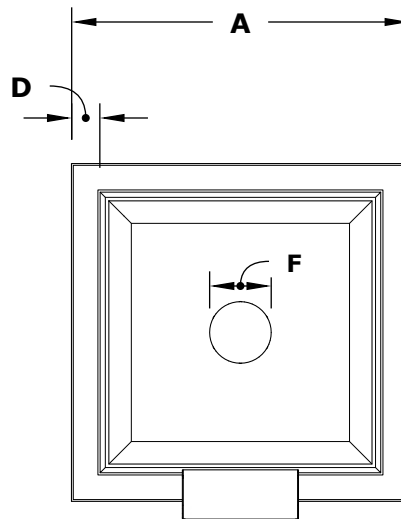

AVALON METAL WATER BOWL

ISOMETRIC VIEW

TOP VIEW

RIGHT SIDE VIEW

**Smooth Flow
Water Fitting
(1 1/2" Connection)**

SECTION CUT

FRONT SIDE VIEW

1 1/2" Inlet

Hammered Copper	Stainless Steel	A	B	C	D	E	F	GPM
OPT-24AVCPWO	OPT-24AVSSWO	24"	10"	12"	2"	8"	3"	7-10
OPT-30AVCPWO	OPT-30AVSSWO	30"	13"	15"	3.5"	8"	3.5"	7-10
OPT-36AVCPWO	OPT-36AVSSWO	36"	13"	18"	3.5"	10"	3.5"	7-10

Bowl Material: Copper / Steel
Includes: Bowl, Copper Scupper, Water Fitting