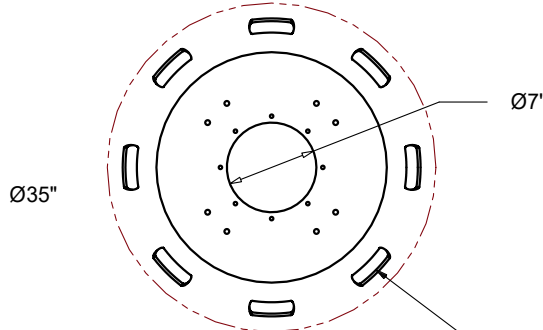

PLAN VIEW

BOTTOM DETAIL VIEW

ISOMETRIC VIEW

FRONT VIEW

UNIQUE VENTILATION DESIGNED TO COOL INTERNAL COMPONENTS AND TO COOL OUTSIDE SHELL OF BOWL

ELECTRONIC IGNITION OPTION

MATCH LIT OPTION

AVAILABLE IN:

- 120VAC, 24VAC OR 12VAC
- On/Off OR Hi/Low

MATERIAL:

- BOWL- 5052 ALUMINUM
- FIREPIT INSERT- 304 STAINLESS STEEL

Hi/Lo MODELS HAVE A 40% REDUCTION IN BTU ON LOW SETTING

PART NUMBER		BOWL FINISH	IGNITION	STND BTU	VOLTAGE
TOR-	STONE30EI	CONCRETE	ELECTRONIC	125K	120VAC/24VAC
TOR-	WALNUT30EI	WALNUT	ELECTRONIC	125K	120VAC/24VAC
TOR-	STONE30MLFPK	CONCRETE	MATCH LIT	65K	-
TOR-	WALNUT30MLFPK	WALNUT	MATCH LIT	65K	-