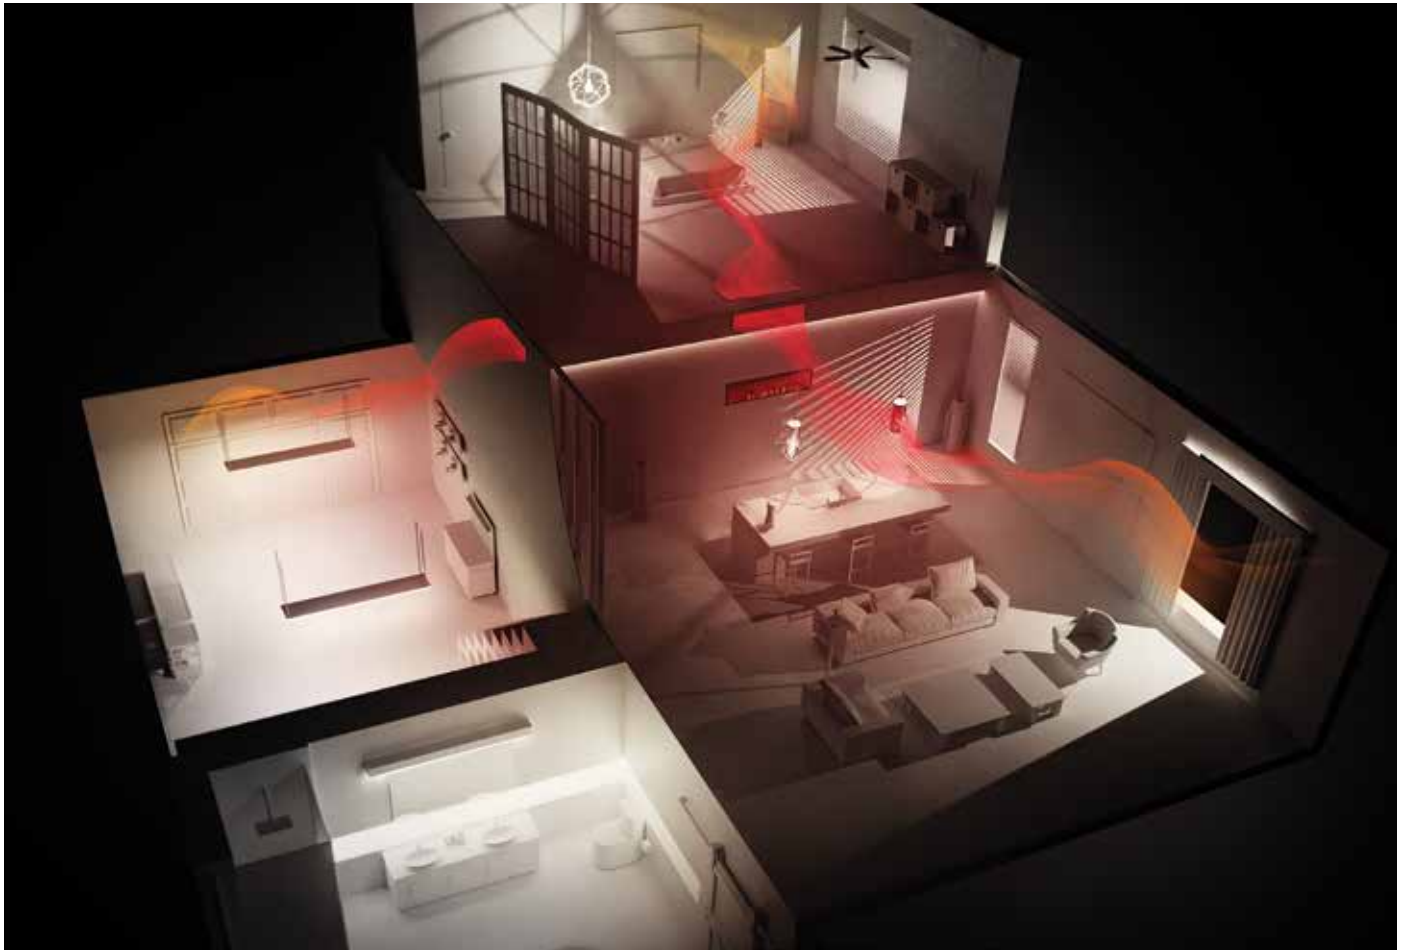

DYNAMIC HEAT CONTROL

DYNAMIC HEAT CONTROL

Product Description	Part ID	MSRP
Dynamic Heat Control Linear™ (38/50)	DHCL1	$159
Dynamic Heat Control Linear™ (62/74)	DHCL2	$179
Dynamic Heat Control™	DHCEX	$109
Dynamic Heat Control™ Plus Blower Kit	DHCP-BK	$999
Dynamic Heat Control™ Plus Exterior Mounting Kit	DHCP-EK	$279
Dynamic Heat Control™ Plus Hot Air Grill Kit (must also order DHCP-BK)	DHCP-HK	$269
Dynamic Linear Trim (38/50)	DLTM	$159
Dynamic Linear Trim (62/74)	DLTL	$219