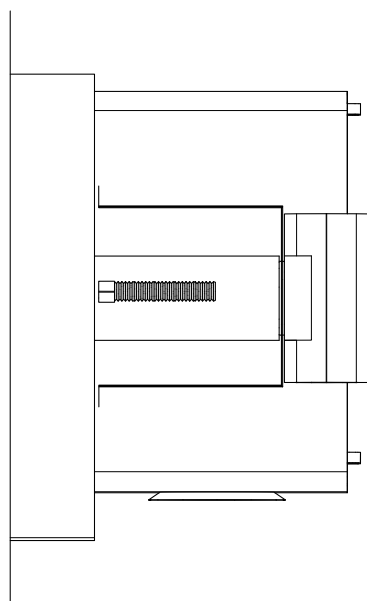

1-Hour Button Timer With Key Valve - Recessed Panel

OPT-BTTSKVRP

ISOMETRIC VIEW

TOP VIEW

RIGHT SIDE VIEW

FRONT SIDE VIEW

Panel Material: 304 Stainless Steel
Standard 1" Depth on all panels

<i>Drawn By</i>	Murguia M.
<i>Date Created</i>	May 24, 2021