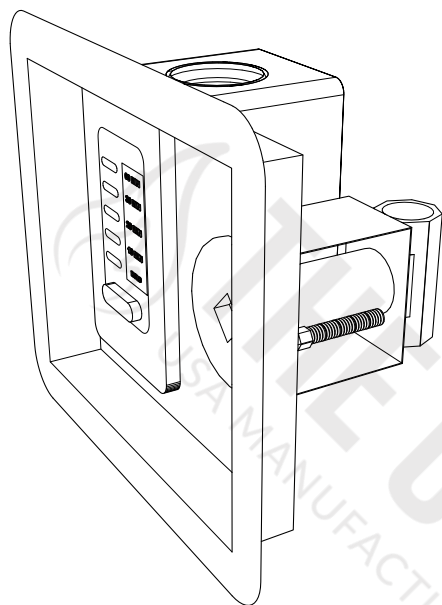

1-Hour Button Timer With Key Valve - Recessed Panel

OPT-BTTSKVRP

ISOMETRIC VIEW

TOP VIEW

RIGHT SIDE VIEW

FRONT SIDE VIEW

Panel Material: 304 Stainless Steel
Standard 1" Depth on all panels

<i>Drawn By</i>	Murguia M.
<i>Date Created</i>	May 24, 2021