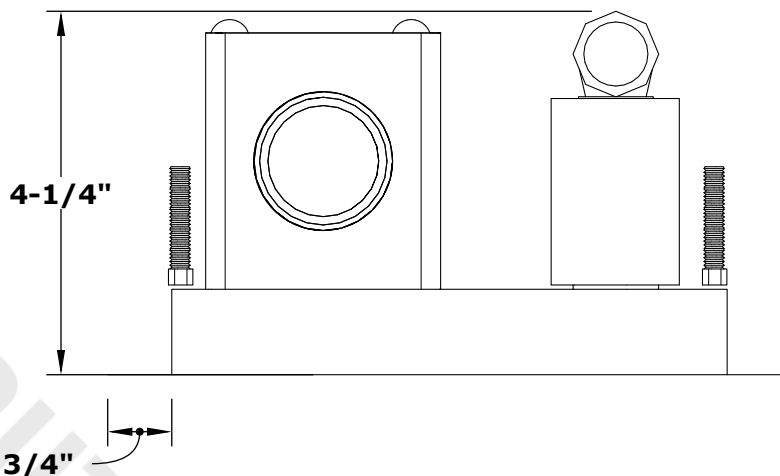

1-Hour Button Timer With Key Valve - Recessed Panel

OPT-BTTSKVRP

ISOMETRIC VIEW

TOP VIEW

RIGHT SIDE VIEW

FRONT SIDE VIEW

Panel Material: 304 Stainless Steel
Standard 1" Depth on all panels

<i>Drawn By</i>	Murguia M.
<i>Date Created</i>	May 24, 2021