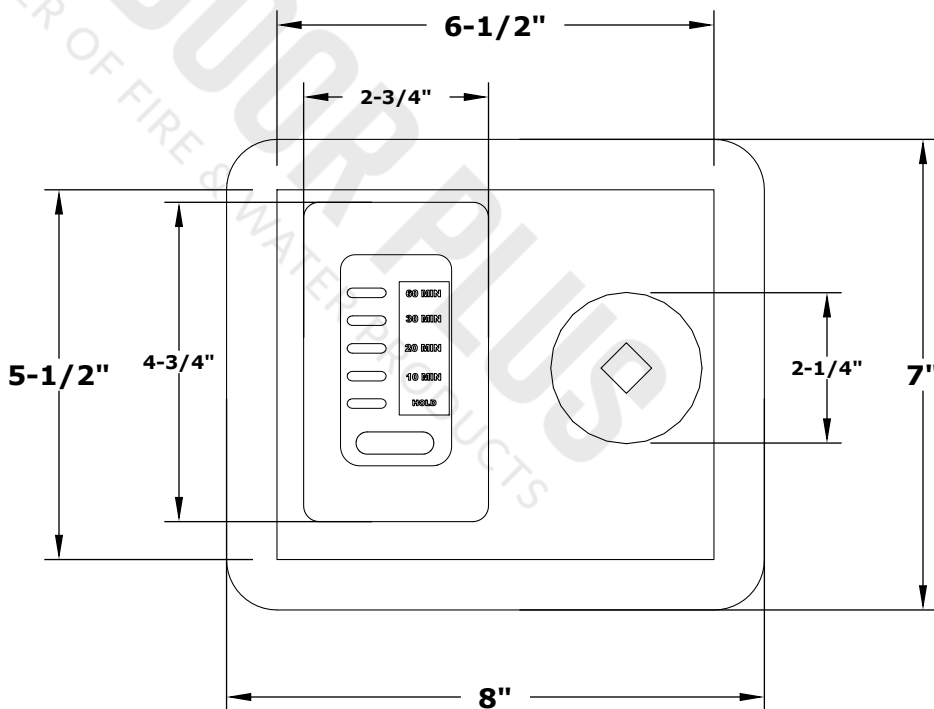

1-Hour Button Timer With Key Valve - Recessed Panel

OPT-BTTSKVRP

ISOMETRIC VIEW

TOP VIEW

RIGHT SIDE VIEW

FRONT SIDE VIEW

Panel Material: 304 Stainless Steel
Standard 1" Depth on all panels

<i>Drawn By</i>	Murguia M.
<i>Date Created</i>	May 24, 2021