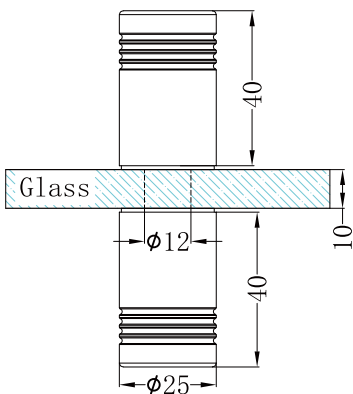

Round Shower Knob

Nero

Versions:202401

Drawing

Specifications

1. Suitable for 10mm glass.
2. Manufactured from high quality brass.

Finish & SKU

 Chrome NRSH301aCH	 Gun Metal NRSH2301aGM	 Brushed Bronze NRSH301aBZ
 Matte Black NRSH301aMB	 Brushed Gold NRSH301aBG	 Brushed Nickel NRSH301aBN

*Dimensions are nominal measurements only.

INSTALLATION STEPS

Step 1: Cut out of the glass hole as below shadow part.

Step 2: Use hand loosed the screw.

Step 3: Put one part into cut out of glass hole.

Step 4: Lock the screw.