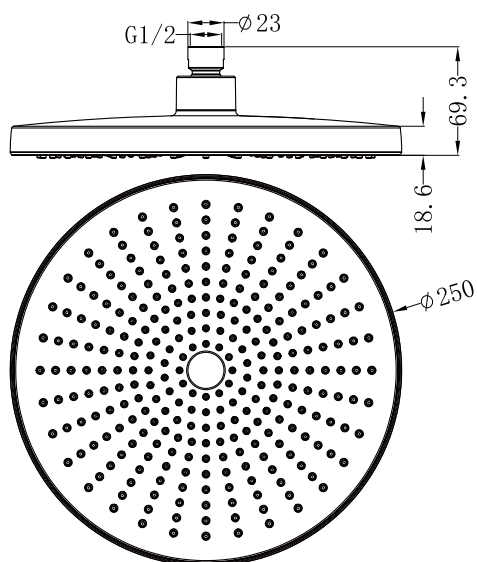

Opal 250mm Shower Head

Nero

Versions:202401

Drawing

Specifications

Watermark License

WM-060093

Temperature Rating

Min 1°C - Max 75°C

Pressure Rating

Min 150kpa - Max 500kpa

Finish & SKU

Chrome
NR508079CH

Brushed Nickel
NR508079BN

Brushed Bronze
NR508079BZ

Graphite
NR508079GR

Matte Black
NR508079MB

Brushed Gold
NR508079BG

Packaging Includes

1x shower head

*Dimensions are nominal measurements only.

Nero

info@nerotapware.com.au
nerotapware.com.au

11-13 Buontempo Road
Carrum Downs Vic 3201