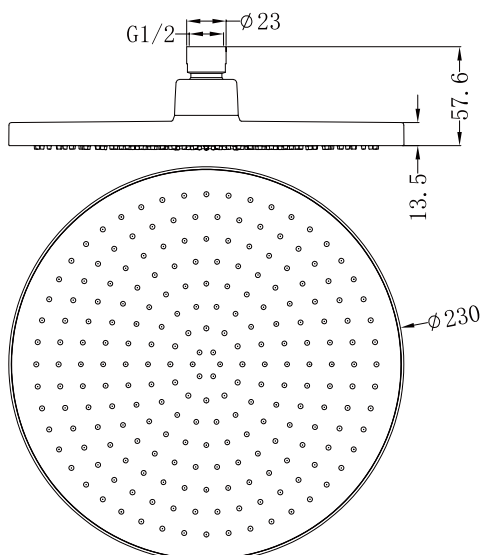

230mm Air Shower Head

Nero

Versions:202401

Drawing

Specifications

Watermark License

WM-060093

Temperature Rating

Min 1°C - Max 75°C

Pressure Rating

Min 150kpa - Max 500kpa

Packaging Includes

1x Shower Head

Finish & SKU

Chrome
NR508076CH

Brushed Nickel
NR508076BN

Matte White
NR508076MW

Matte Black
NR508076MB

Brushed Gold
NR508076BG

*Dimensions are nominal measurements only.

Nero

info@nerotapware.com.au
nerotapware.com.au

11-13 Buontempo Road
Carrum Downs Vic 3201