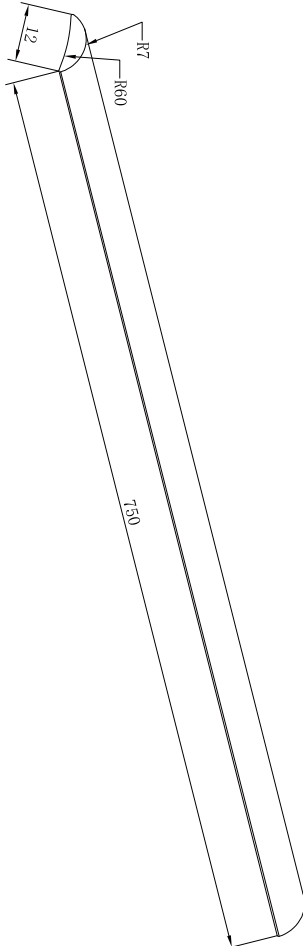

MAINTENANCE AND CARE

All surfaces should be cleaned with mild liquid detergent or soap and water.

Do not use cream cleaners or citrus based cleaning products, as they are abrasive.

Use of unsuitable cleaning agents may damage the surface. Any damage caused in this way will not be covered by warranty