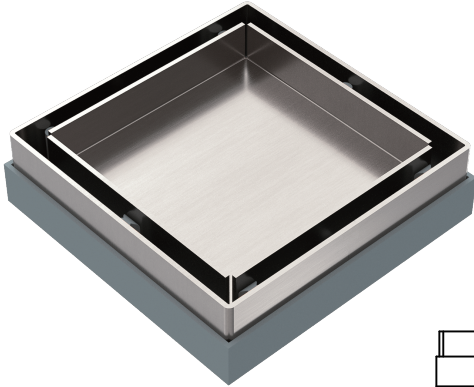

Tile Insert Floor Waste 50mm Outlet

SPECIFICATION

PRODUCT CODE	FW001
MATERIAL	304 stainless steel
SIZE	100*100*45mm
WATERMARK LICENSE	WM-032203
WARRANTY	10 years warranty

AVAILABLE FINISH

	GUN METAL NRFW001GM		BRUSHED NICKEL NRFW001BN
	BRUSHED BRONZE NRFW001BZ		BRUSHED GOLD NRFW001BG
	MATTE BLACK NRFW001MB		