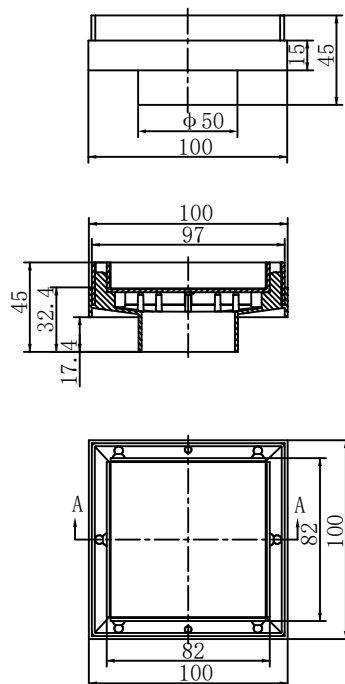

Tile Insert Floor Waste 50mm Outlet

SPECIFICATION

PRODUCT CODE	FW001
MATERIAL	304 stainless steel
SIZE	100*100*45mm
WATERMARK LICENSE	WM-032203
WARRANTY	10 years warranty

AVAILABLE FINISH

	GUN METAL NRFW001GM		BRUSHED NICKEL NRFW001BN
	BRUSHED BRONZE NRFW001BZ		BRUSHED GOLD NRFW001BG
	MATTE BLACK NRFW001MB		