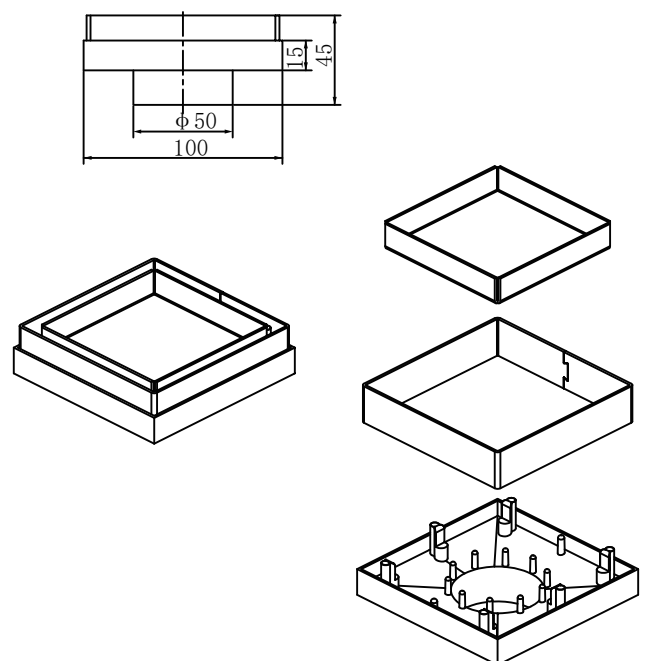

Tile Insert Floor Waste 50mm Outlet

SPECIFICATION

PRODUCT CODE	FW001
MATERIAL	304 stainless steel
SIZE	100*100*45mm
WATERMARK LICENSE	WM-032203
WARRANTY	10 years warranty

AVAILABLE FINISH

	GUN METAL NRFW001GM		BRUSHED NICKEL NRFW001BN
	BRUSHED BRONZE NRFW001BZ		BRUSHED GOLD NRFW001BG
	MATTE BLACK NRFW001MB		