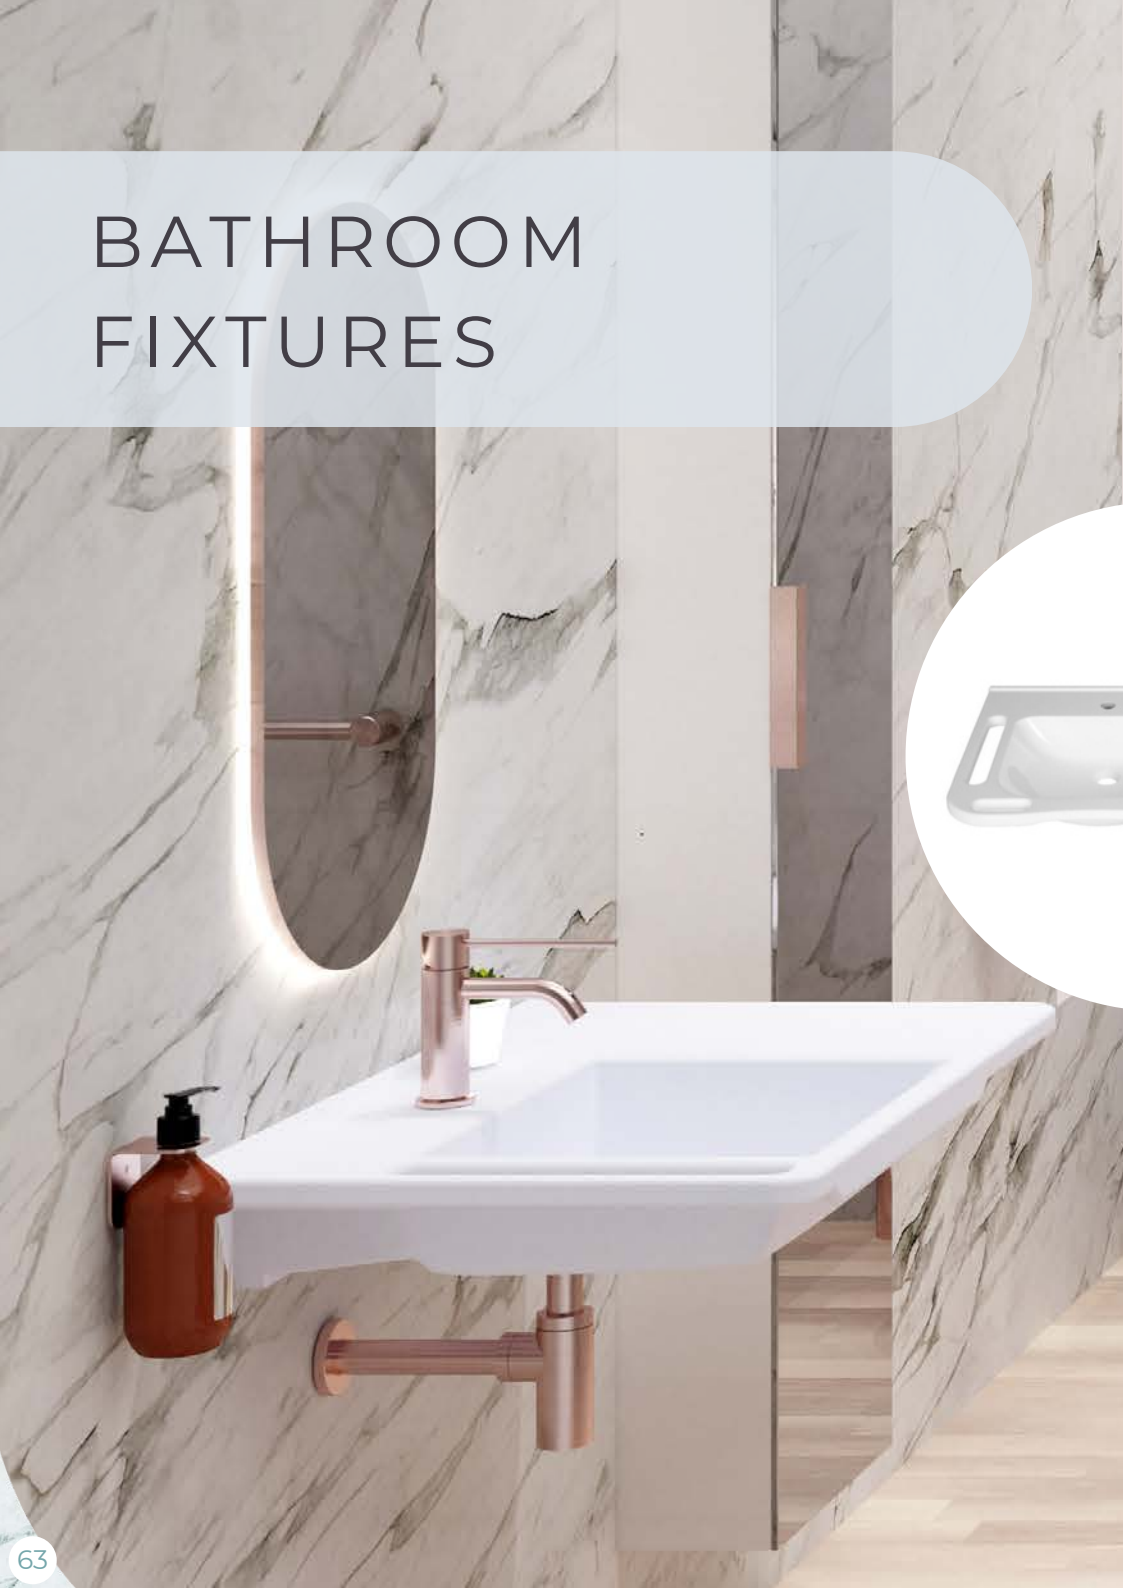

\$ 1199

Brushed Brass

[R01RIBBB](#)

BATHROOM FIXTURES

Products to complete your accessible bathroom design

Toilet suites, basins, sinks and more

Toilet Flush Buttons

In Wall Toilet Flush Button Plate