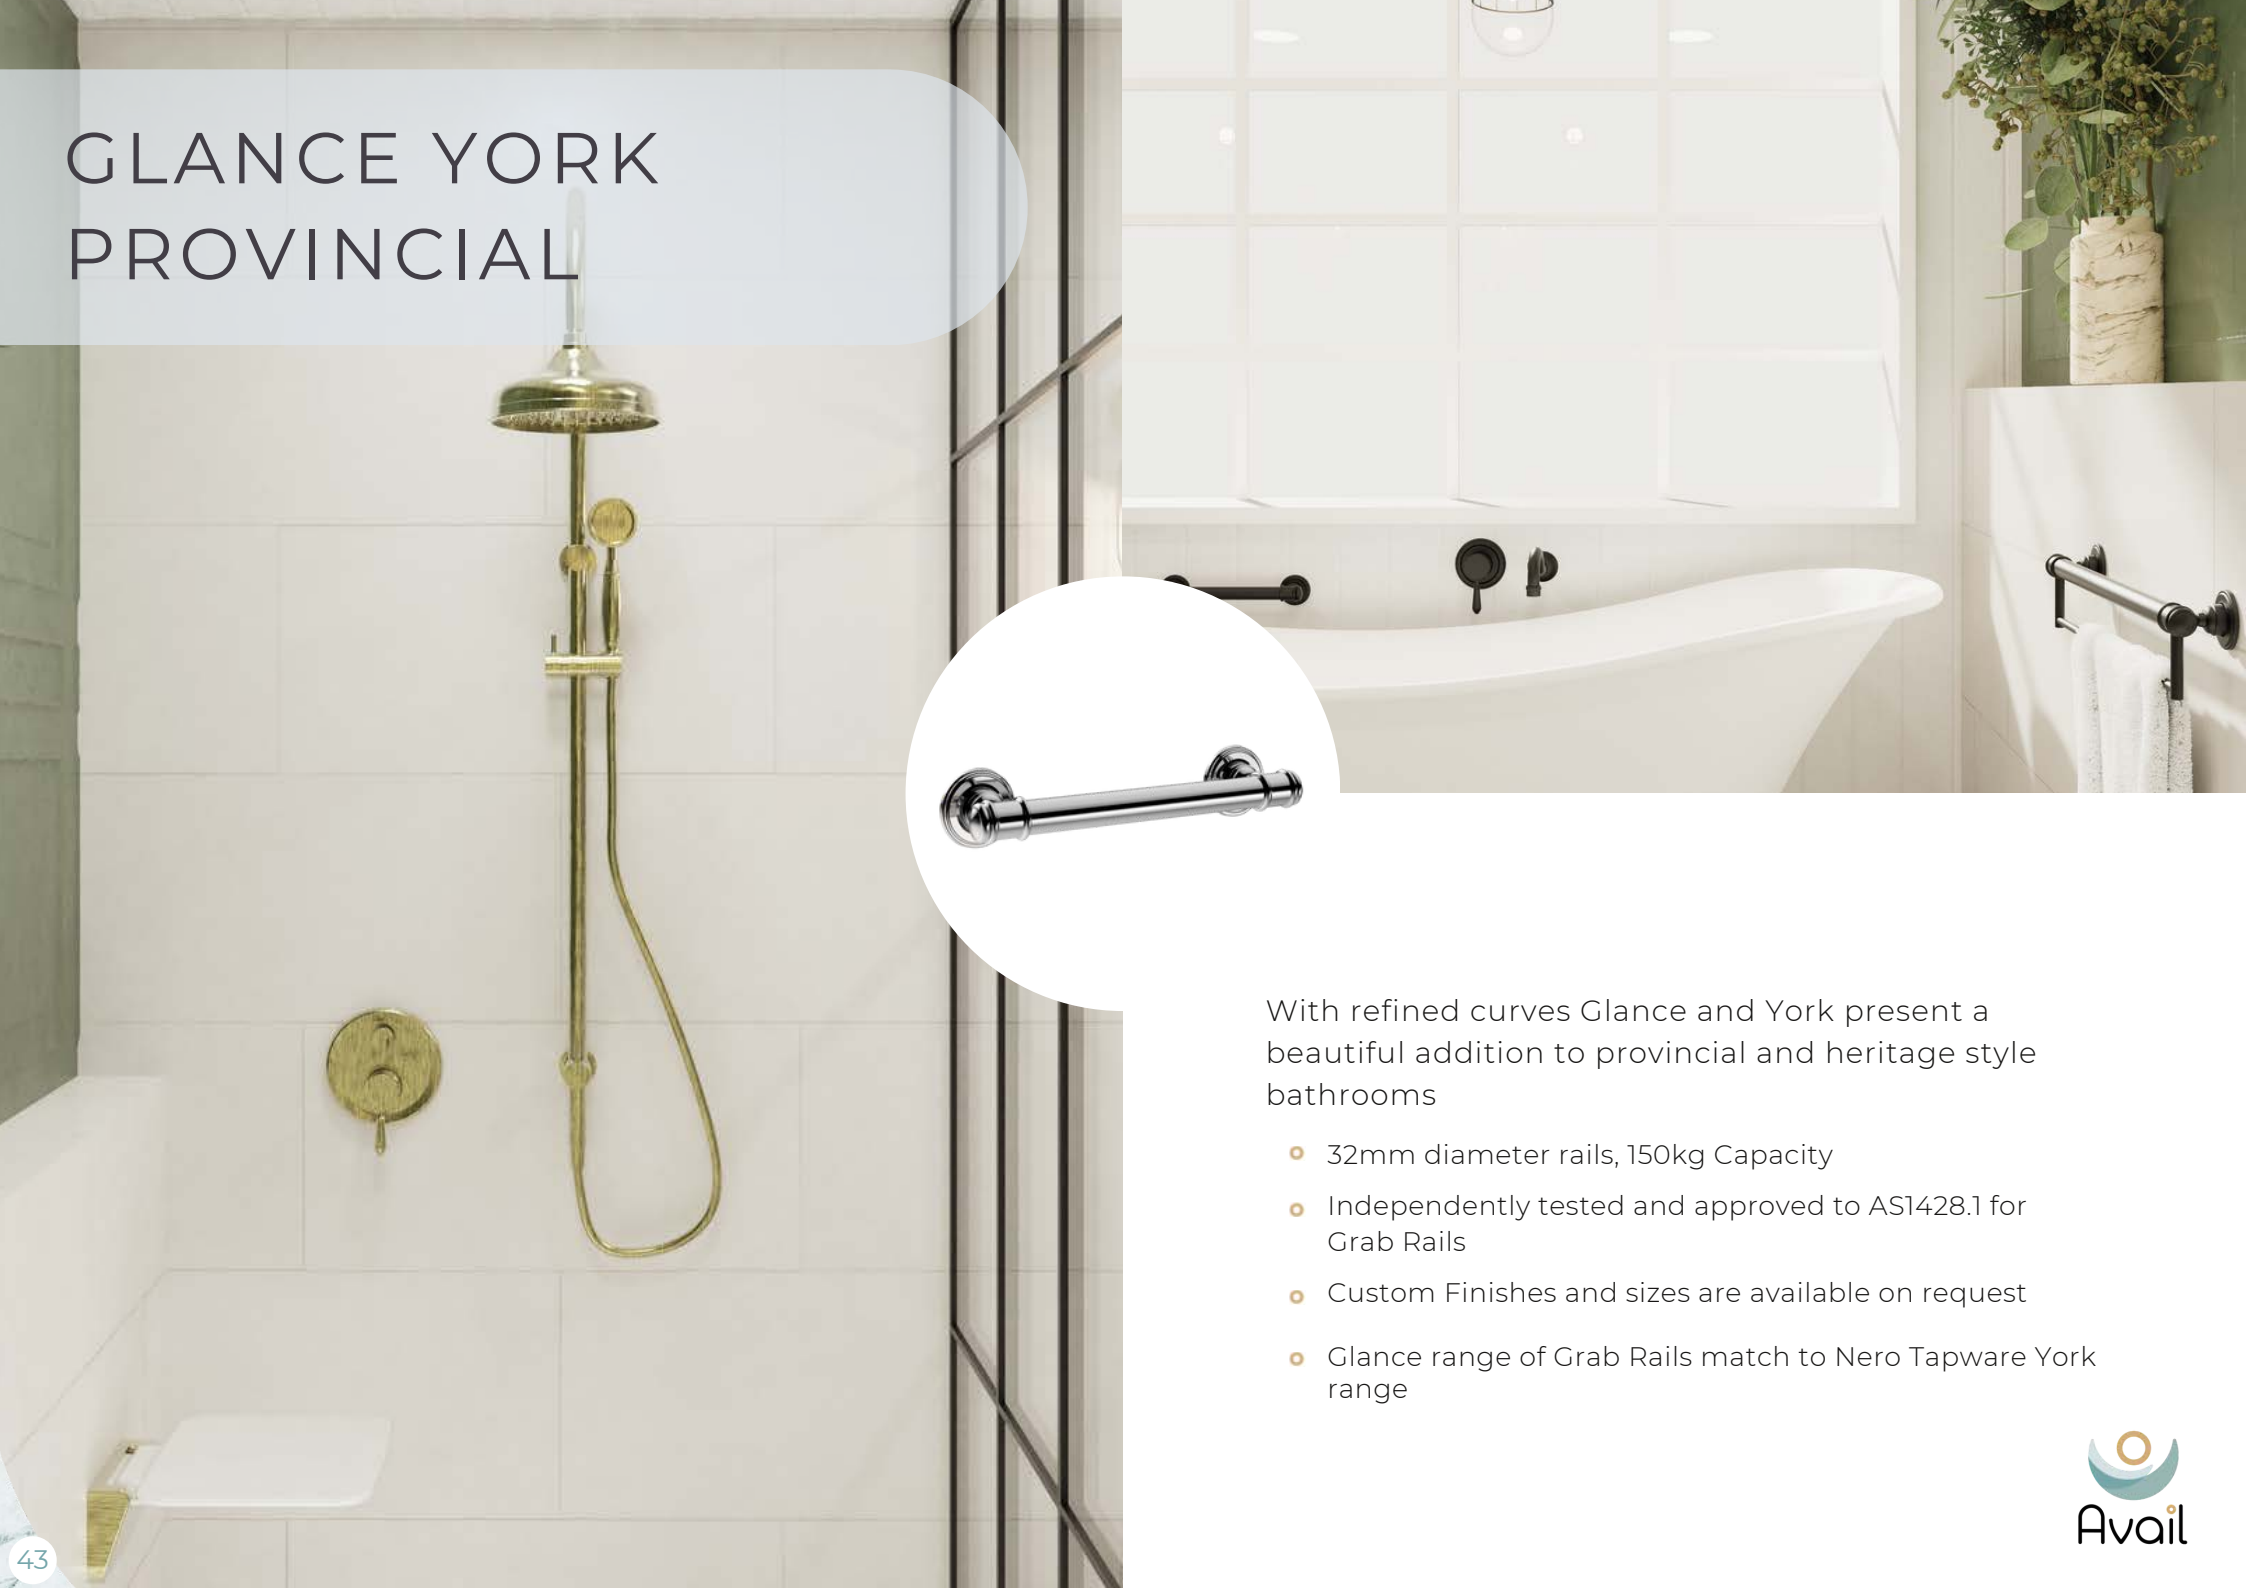

Mecca Bathroom Accessories

Round Ceiling Arm 150mm Length

- Designer round ceiling arm
- ½ female thread at ceiling, male at shower
- Available in different lengths
- More options available, see Avail or Nero’s website

Mecca Bathroom Accessories

Price RRP (ex GST) Cover Colour Code

\$ 100 ● Chrome NR503450CH

\$ 110 ● Matte Black NR503450MB

\$ 130 ● Chrome NR503600CH

Round Ceiling Arm 450mm Length

- Designer round ceiling arm
- ½ female thread at ceiling, male at shower
- Available in different lengths
- More options available, see Avail or Nero's website

Round Ceiling Arm 600mm Length

- Designer round ceiling arm
- ½ female thread at ceiling, male at shower
- Available in different lengths
- More options available, see Avail or Nero's website

GLANCE YORK PROVINCIAL