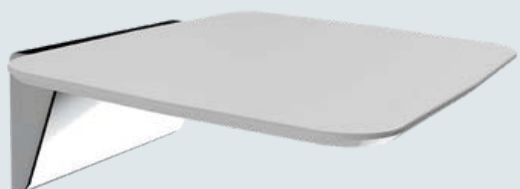

Liberty

Avail Finishes

Please note, check lead time before ordering, some finishes may require a few weeks to prepare.

Add finish code to end of product code.

A Chrome finish to match in with all tapware new and old

The shadowy charcoal offers a lighter matte finish

A warm Grey textured appearance offering a subtle matte look

A subtle brushed finish with warm Golden tones matching Nero Tapware

A sleek, dark finish that provides a strong contrast to lighter surfaces

The brushed earthy tones of Bronze creates a natural warmth. This new finish is quickly becoming one of the most popular.

Warm up the bathroom with the lux Brushed Brass finish. This comes in living brass or clear coated. The living Brass can be re brushed or polished to retain the original look or left to age naturally. Australian made by Avail

This is a living finish aged by Avail to a darker Bronze colour. We can colour this to suit your tapware The Brass may have slight imperfections compared to PVD. Australian made by Avail

Grab rails and shower seats are GST free as they are classed as medical products