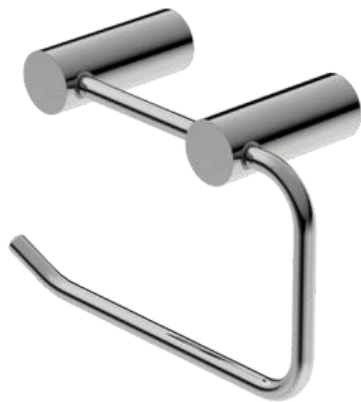

[NR1988BG](#)

\$ 190

Brushed Bronze

[NR1988BZ](#)

Mecca Toilet Roll Holder

- Wall mounted

\$ 70

Chrome