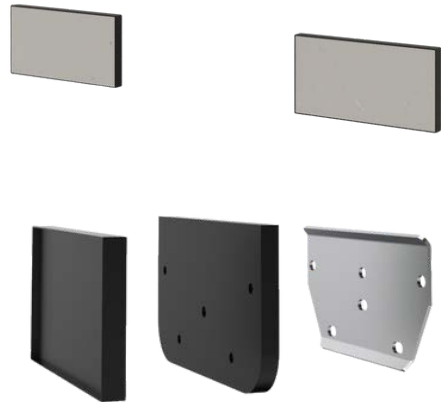

\$ 283

Matte Black

[S01CAMB](#)

\$ 283

Matte White

[S01CAMW](#)

Liberty DDA Shower Seat Removeable Adaptor Kit (Pair)

- Suitable for Liberty shower seats (not Mecca)
- Quickly remove the seat with just one grub screw
- Includes wall bracket and bracket cover to make seats removeable
- Tile in cover to match wall tiles