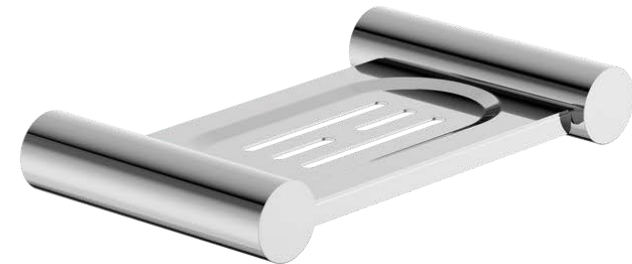

Mecca Soap Dish Holder

- 150mm

Price RRP (ex GST)	Cover Colour	Code
$ 115	● Chrome	NR2387aCH
$ 160	● Brushed Nickel	NR2387aBN
$ 145	● Matte Black	NR2387aMB
$ 220	● Gun Metal	NR2387aGM
$ 220	● Brushed Gold	NR2387aBG
$ 90	● Chrome	NR2381CH
$ 120	● Brushed Nickel	NR2381BN
$ 120	● Matte Black	NR2381MB
$ 160	● Gun Metal	NR2381GM
$ 160	● Brushed Gold	NR2381BG