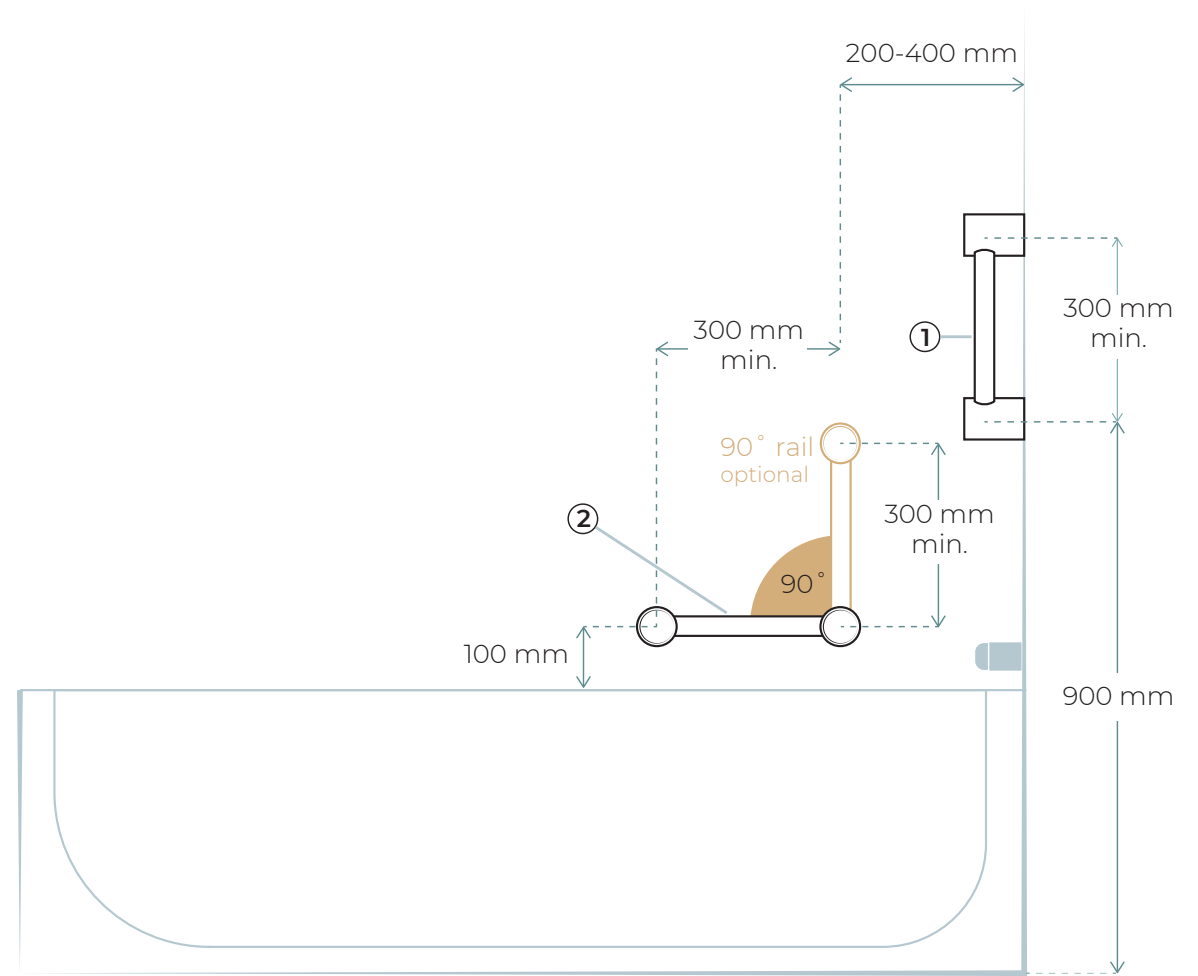

## SIDE VIEW

- ① Grab Rail and Hand Shower 900 (NRCS004) P-51
- ② Shower Seat 350 Wide (S01A) P-103
- ③ Slider For Calibre Mecca 25mm Grab Rail And Adjustable Shower Rail Set (NRCS004sl) P-52
- ④ Wall Mixer Tap (NR221911X) (Optional Diverter to Overhead) P-63
- ⑤ Calibre Mecca 25 Grab Rail with Shelf 300 (NR22512C) P-48
- ⑥ Floor Waste (NRFW002) P-118
- ⑦ Mecca Hand Shower (NR221905F) P-67
- ⑧ Double towel grab rail or single 25 grab rail (NR22524D) P-50

FRONT VIEW

① Calibre Ergo or Mod Grab Rail P-30 or 45

SIDE VIEW

② Ambulant 90 Degree Angled Grab Rail P-37