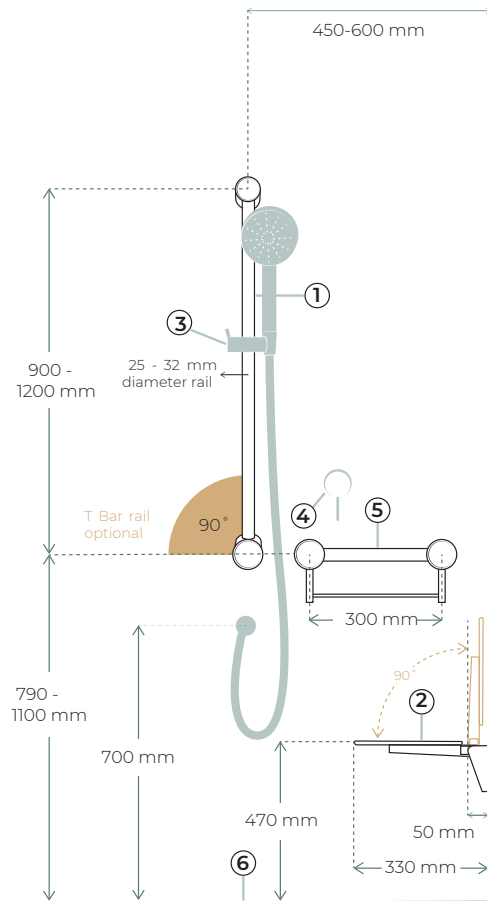

FRONT VIEW

SIDE VIEW

- ① Grab Rail and Hand Shower 900 (NRCS004) P-51
- ② Shower Seat 350 Wide (S01A) P-103
- ③ Slider For Calibre Mecca 25mm Grab Rail And Adjustable Shower Rail Set (NRCS004sl) P-52
- ④ Wall Mixer Tap (NR221911X) (Optional Diverter to Overhead) P-63
- ⑤ Calibre Mecca 25 Grab Rail with Shelf 300 (NR22512C) P-48
- ⑥ Floor Waste (NRFW002) P-118
- ⑦ Mecca Hand Shower (NR221905F) P-67
- ⑧ Double towel grab rail or single 25 grab rail (NR22524D) P-50