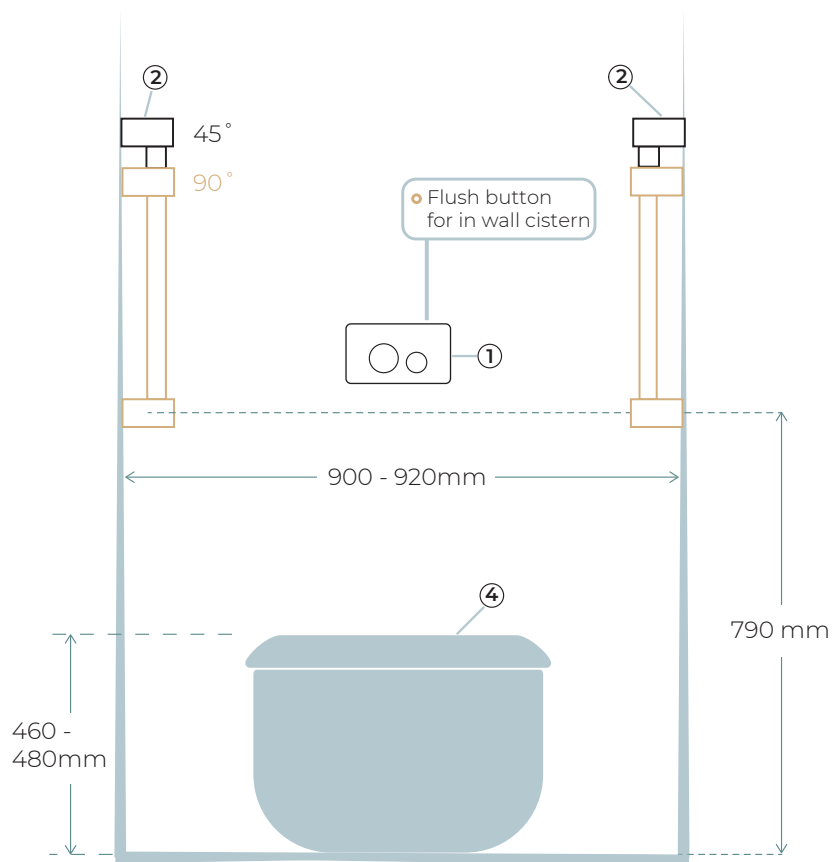

FRONT VIEW

SIDE VIEW

① In wall flush button - Standard P-111

② Ambulant 45 or 90 Degree Angled Grab Rail P-37

③ Add on toilet roll holder P-44 (or Wall Mounted)

④ Ambulant Toilet Suite (In wall or Standard cistern) P-115