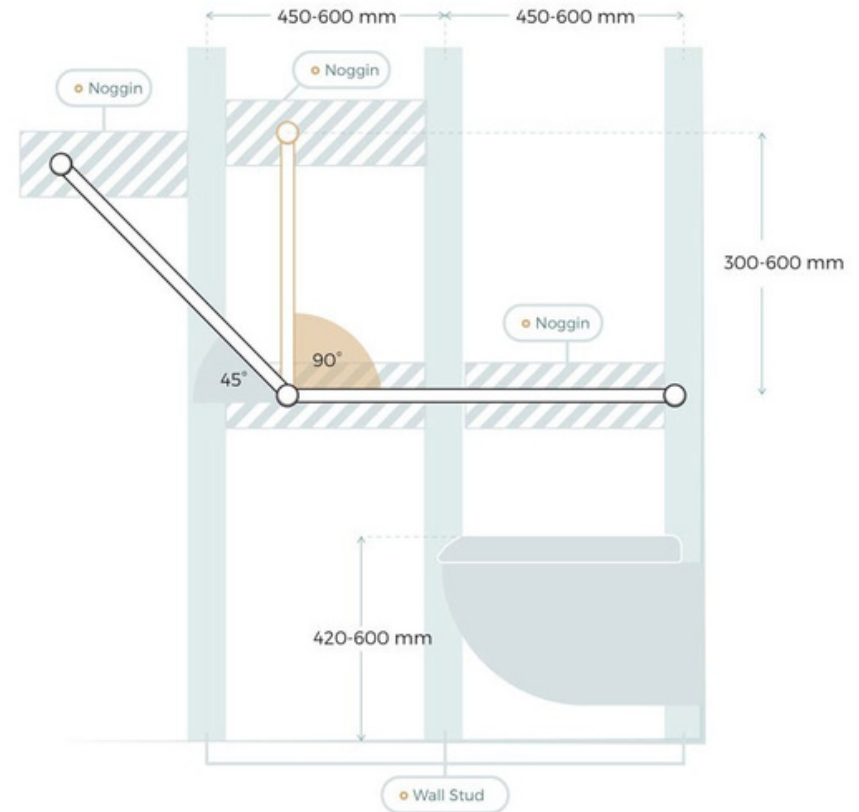

## Installation

Many of the dimensions in this guide have been transcribed from the AS1428.1 'Design for Access and Mobility' grab rails and shower seats. Some dimensions in the standard have been specified to the top of the grab rail. Our dimensions are to the centre to allow easier understanding for installation.

When installed in the correct locations our products meet all requirements of the National Construction Code NCC.

The rails and seats are only as strong as the wall they are installed onto.

Calibre grab rails are modular in design allowing modification on site to suit each bathroom. The rails can be quickly cut down to any size in each direction to suit wall studs or personal preference.

## WALL REINFORCEMENT

To comply with AS1428.1, grab rails and shower seats must meet the minimum required load capacity of 1100N (approx. 110kg) in each direction. Uninterrupted passage of the hand is required for the full length of the angled, horizontal or vertical sections of the rails (a mounting point at the change in direction is compliant).