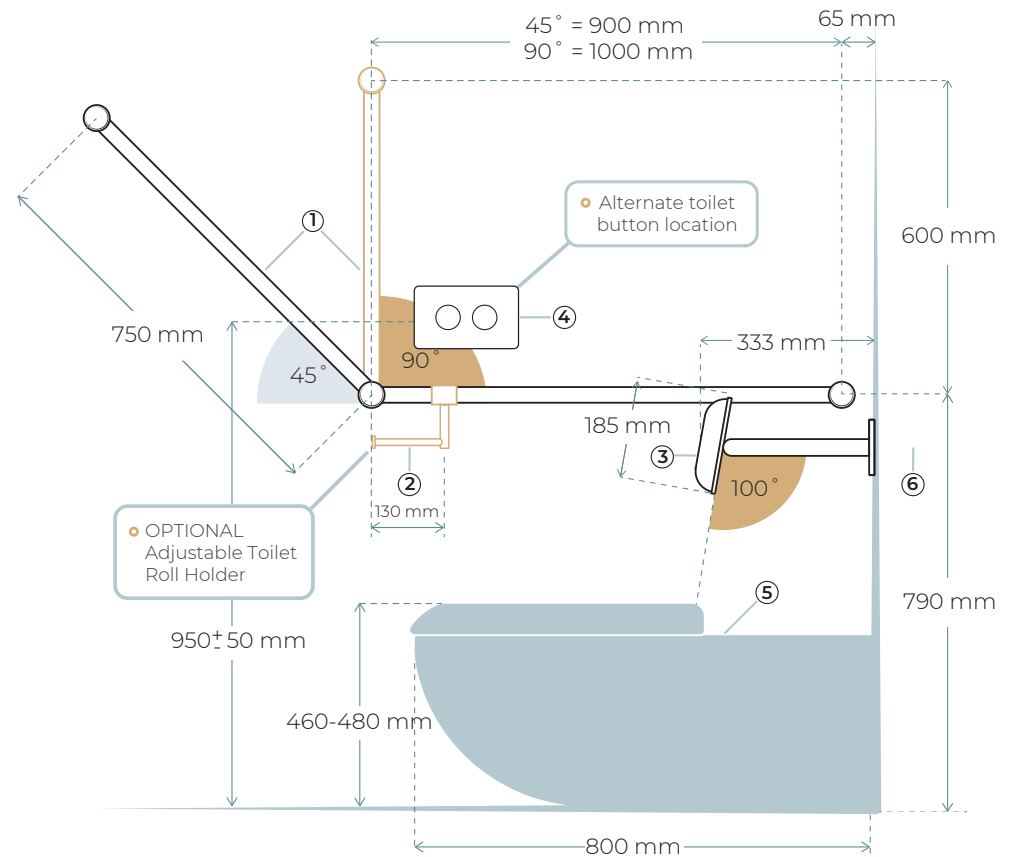

Avail DDA grab rails, shower seats and toilet backrests are all compliant and approved to AS1428.1.

NATA Accredited test lab reports are available on our website or by request.

FRONT VIEW

SIDE VIEW

- 1** DDA Toilet Grab Rail 45 or 90 degree P-39
- Continuous for in wall cistern (R01CD45 or 90)
  - Side and Rear rails for wall mounted cistern (R01AD45 or 90)

- 2** Add on Toilet Roll Holder (NRCR3286T) P-44 or Wall Mounted

- 3** Toilet Backrest (R01R1) P-108

- 4** Raised Flush Buttons for In Wall Cistern (NRCRPL002) P-111

- 5** DDA Toilet Pan 800mm from Wall and Raised Height P-114 and 112
- Pan and Wall Mounted Cistern (HDC692-HEP-800)
  - Pan for In Wall Cistern (HDC692-HEBT)