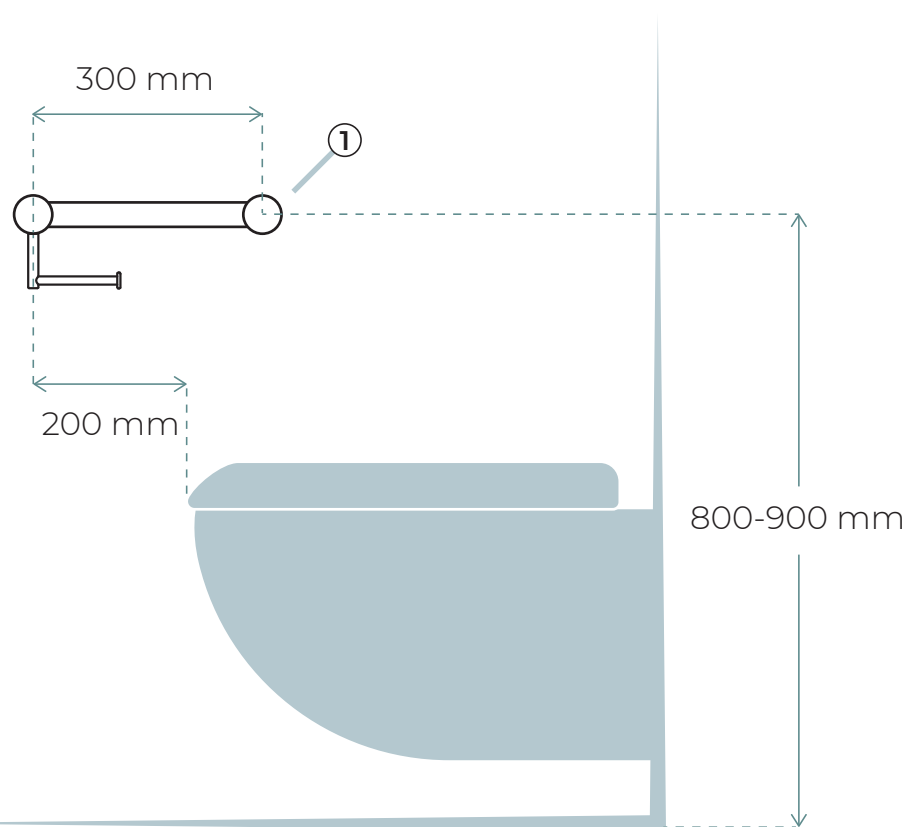

ASSISTED LIVING TOILET RAILS

FRONT VIEW