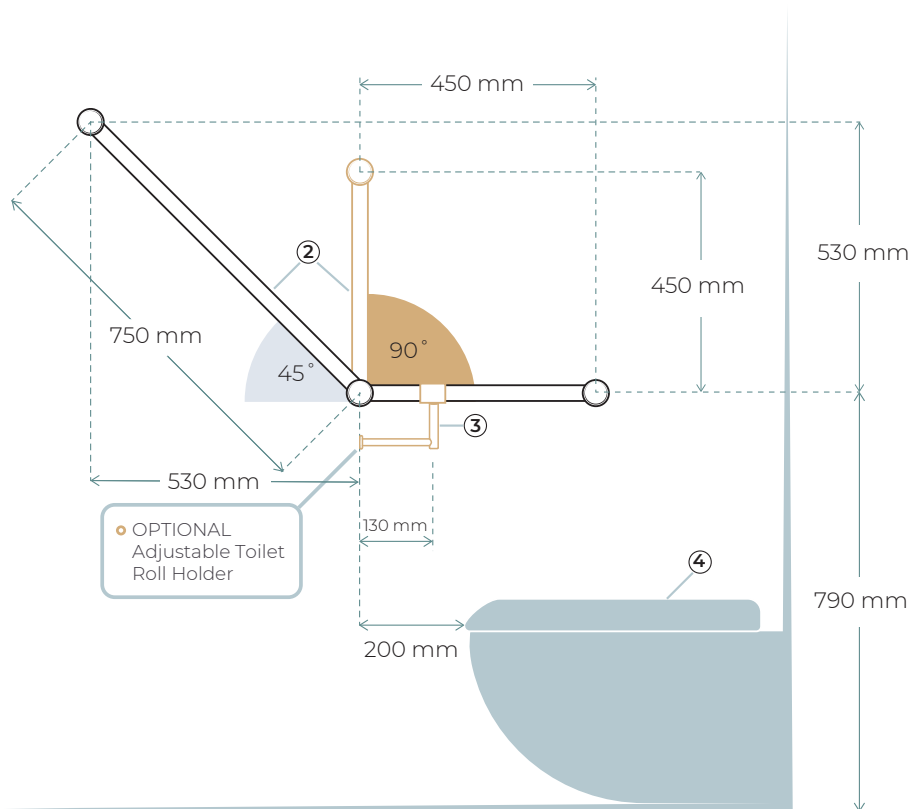

## FRONT VIEW

- ① Over Head Shower Head or Twin Shower P-83
- ② Caibre Grab Rail 32 or 25mm P-30 or 45

## AS1428.1 AMBULANT TOILET RAILS

Ambulant grab rails are required in both male and female public toilets and commercial toilet facilities. Both left hand and right rails are required for Ambulant toilets. Our add on toilet roll holder is suitable for left or right hand rails.

Avail Ambulant grab rails and seats are all compliant and approved to AS1428.1.

FRONT VIEW

SIDE VIEW

① In wall flush button - Standard P-111

② Ambulant 45 or 90 Degree Angled Grab Rail P-37

③ Add on toilet roll holder P-44 (or Wall Mounted)