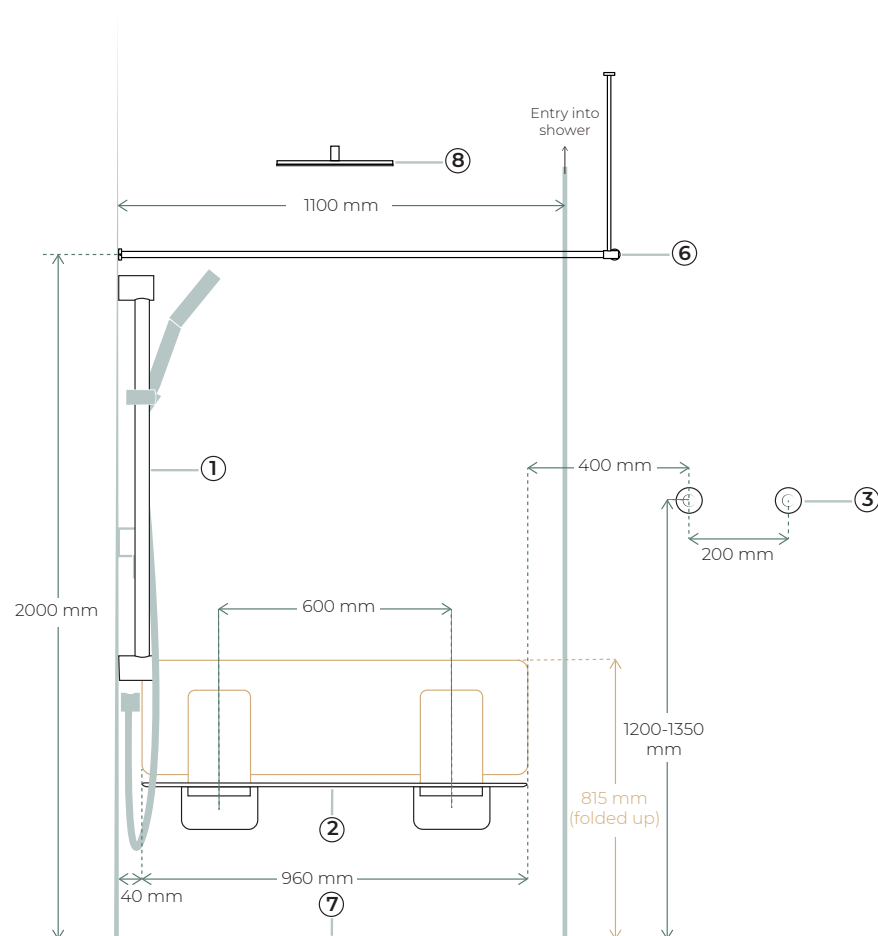

SIDE VIEW

- ① T Bar Grab Rail and Hand Shower (NRCS006) P-35 or 900mm single rails
- ② Shower Seat 960 Wide (S01D) P-105
- ③ Robe Hooks x 2 (R1B6) P-53
- ④ Soap Dish (NR2381) P-56
- ⑤ Wall Mixer Tap (NR221911X) (Optional Diverter to Overhead) P-63
- ⑥ Curtain Rail (RU1C12129) P-52
- ⑦ Floor Waste (NRFW002) P-118
- ⑧ Optional Overhead Shower Head (NRROA1001) P-83