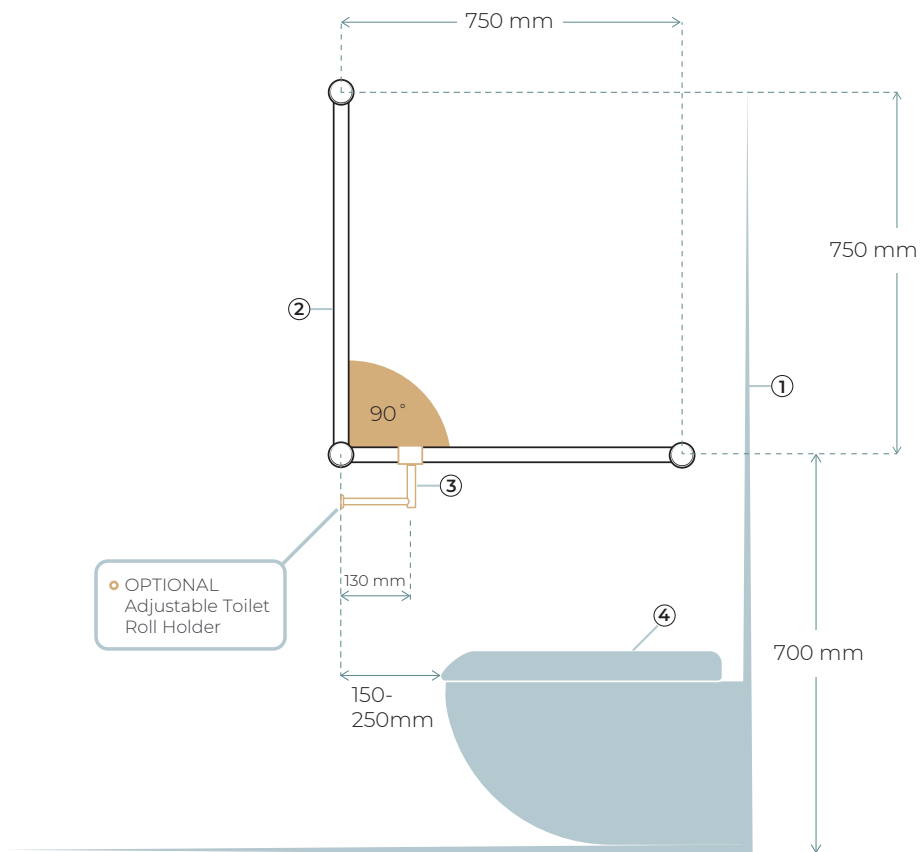

SIDE VIEW

① In wall flush button - Standard P-111

② NZ 90 Degree Angled Grab Rail P-43

③ Add on toilet roll holder P-44 (or Wall Mounted)

④ Ambulant Toilet Suite(In wall or Standard cistern) P-112