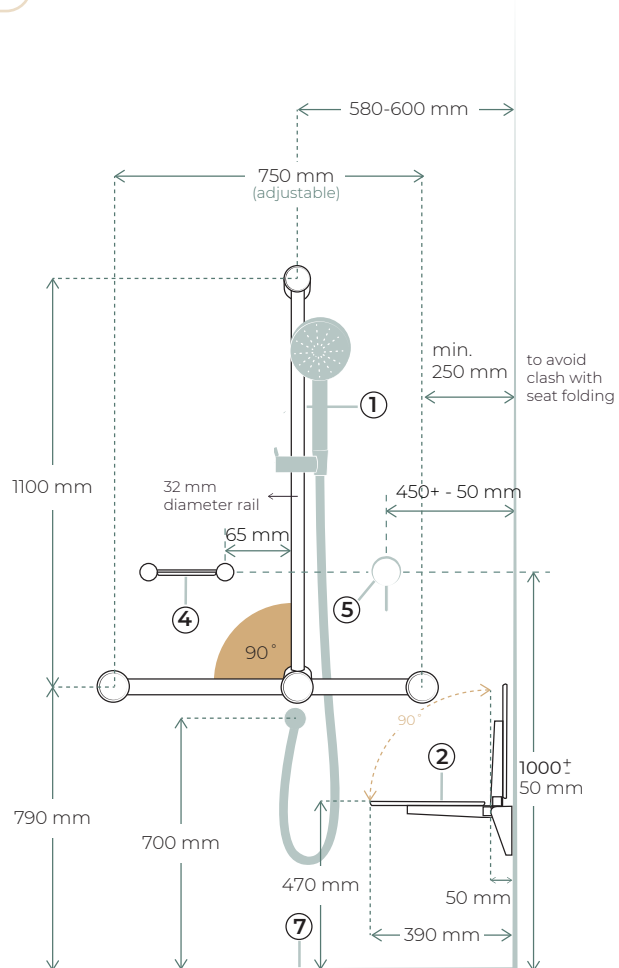

AS1428.1 DDA WHEELCHAIR ACCESSIBLE SHOWER

FRONT VIEW