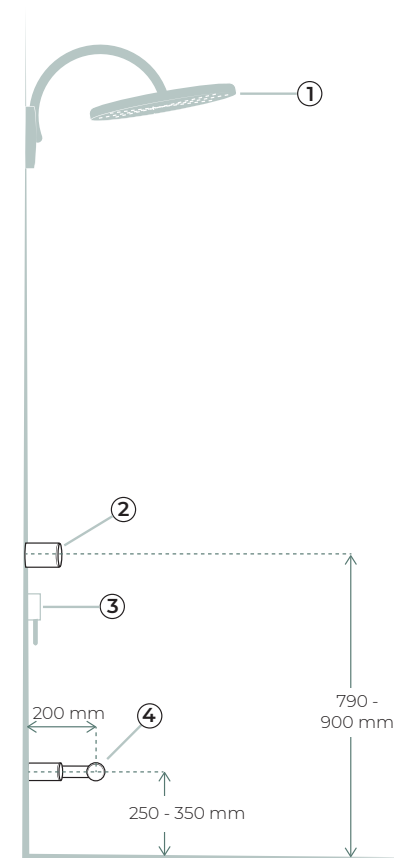

SIDE VIEW

- ③ Wall Mixer Tap (NR221911X) (Optional Diverter to Overhead) P-63
- ④ Calibre Footrest/Corner Rail (NRCCR2508W) P-51