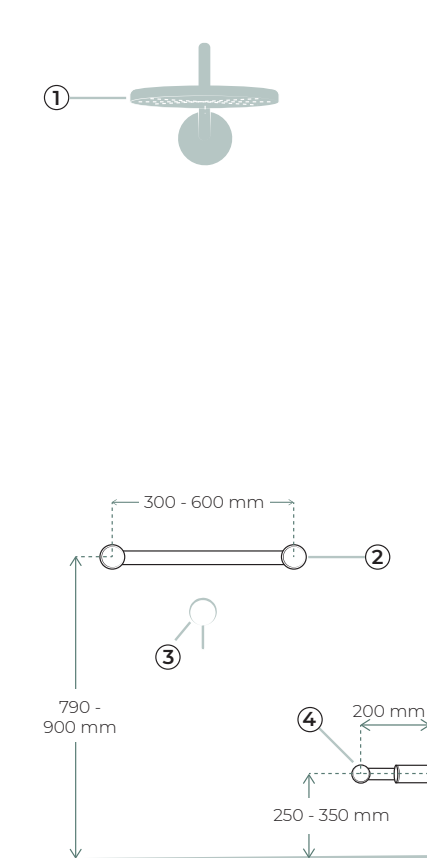

FRONT VIEW

① Calibre Ergo or Mod Grab Rail P-30 or 45

SIDE VIEW

② Ambulant 90 Degree Angled Grab Rail P-37

## FRONT VIEW

- ① Over Head Shower Head or Twin Shower P-83
- ② Caibre Grab Rail 32 or 25mm P-30 or 45