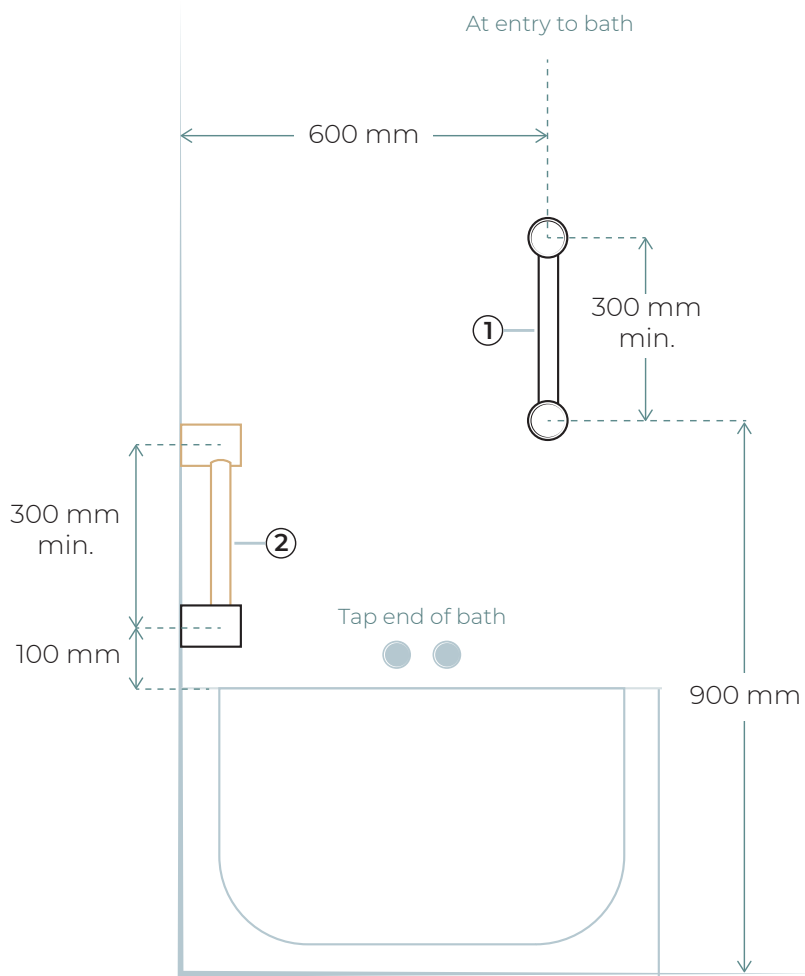

## FRONT VIEW

## SIDE VIEW

- ① Grab Rail and Hand Shower 900 (NRCS004) P-51
- ② Shower Seat 350 Wide (S01A) P-103
- ③ Slider For Calibre Mecca 25mm Grab Rail And Adjustable Shower Rail Set (NRCS004sl) P-52
- ④ Wall Mixer Tap (NR221911X) (Optional Diverter to Overhead) P-63
- ⑤ Calibre Mecca 25 Grab Rail with Shelf 300 (NR22512C) P-48
- ⑥ Floor Waste (NRFW002) P-118
- ⑦ Mecca Hand Shower (NR221905F) P-67
- ⑧ Double towel grab rail or single 25 grab rail (NR22524D) P-50

FRONT VIEW

① Calibre Ergo or Mod Grab Rail P-30 or 45

SIDE VIEW

② Ambulant 90 Degree Angled Grab Rail P-37