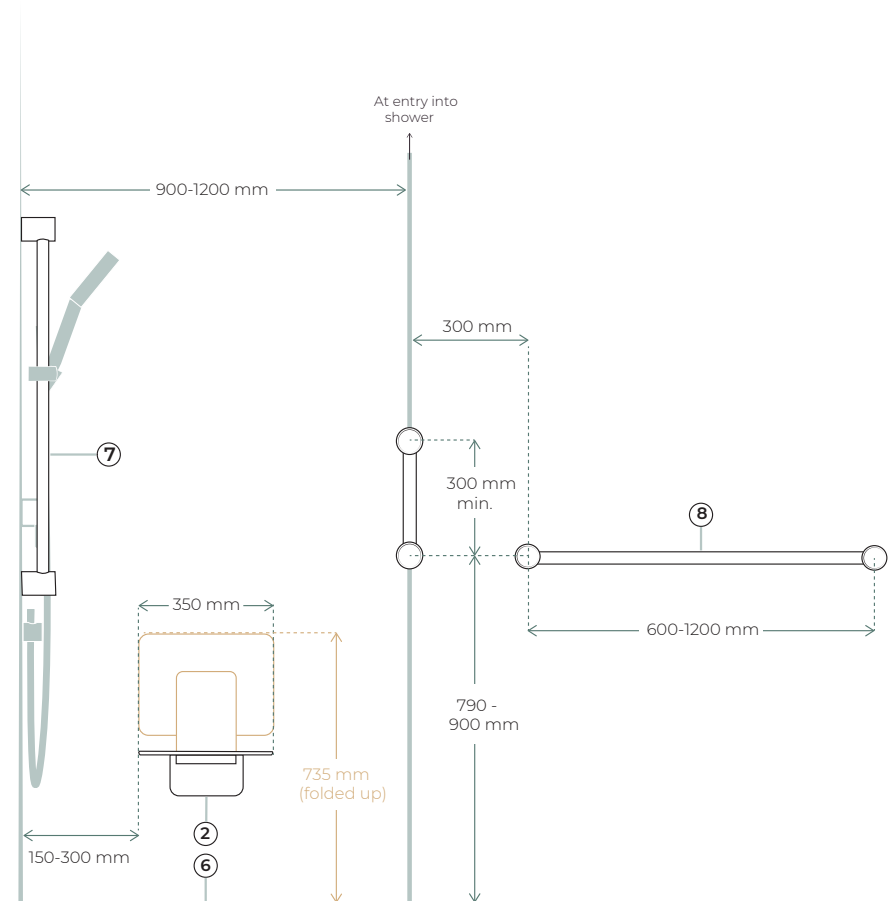

SIDE VIEW

- ① Grab Rail and Hand Shower 900 (NRCS004) P-51
- ② Shower Seat 350 Wide (S01A) P-103
- ③ Slider For Calibre Mecca 25mm Grab Rail And Adjustable Shower Rail Set (NRCS004sl) P-52
- ④ Wall Mixer Tap (NR221911X) (Optional Diverter to Overhead) P-63
- ⑤ Calibre Mecca 25 Grab Rail with Shelf 300 (NR22512C) P-48
- ⑥ Floor Waste (NRFW002) P-118
- ⑦ Mecca Hand Shower (NR221905F) P-67
- ⑧ Double towel grab rail or single 25 grab rail (NR22524D) P-50