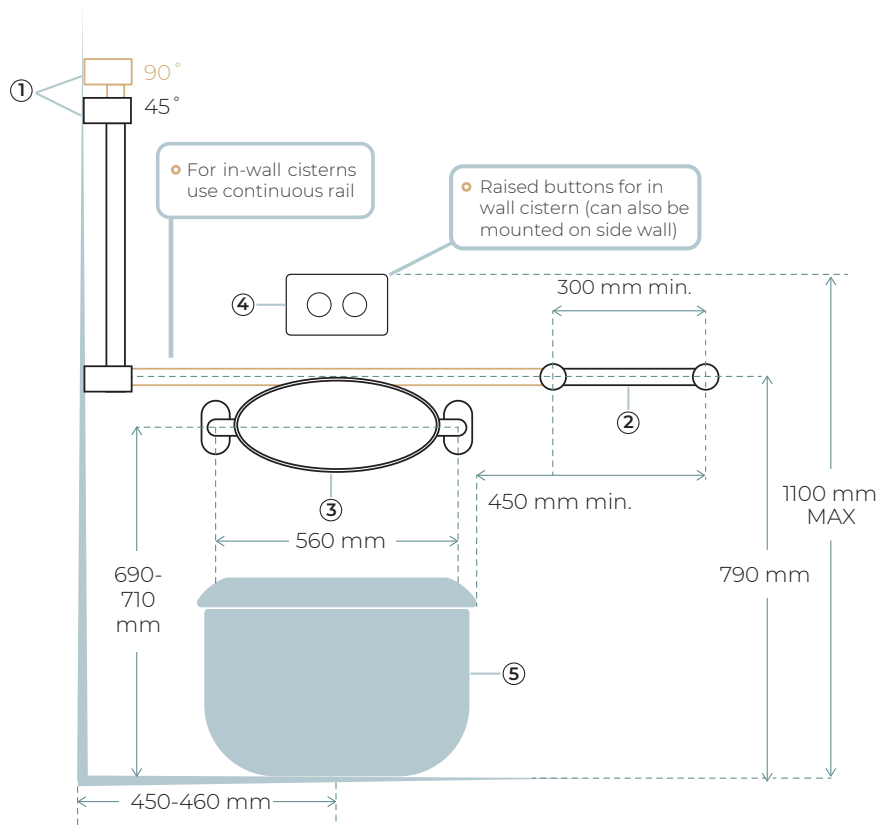

Avail DDA grab rails, shower seats and toilet backrests are all compliant and approved to AS1428.1.

NATA Accredited test lab reports are available on our website or by request.

FRONT VIEW

SIDE VIEW

- 1** DDA Toilet Grab Rail 45 or 90 degree P-39
- Continuous for in wall cistern (R01CD45 or 90)
  - Side and Rear rails for wall mounted cistern (R01AD45 or 90)