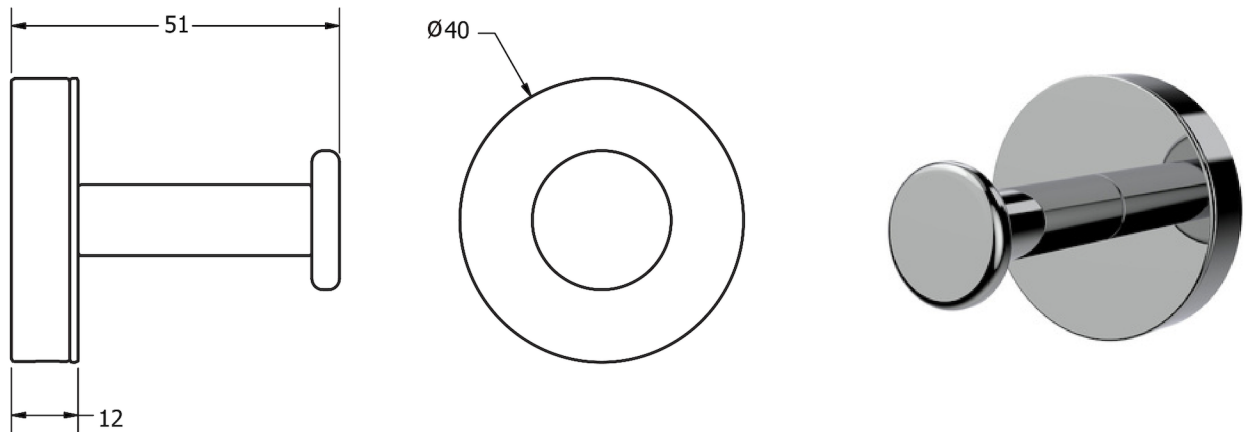

## CALIBRE ROBE HOOK

Stock Code(s): NR2082

Handy to hang up your robe, towel, handbag or walking stick. Calibre rails can be removed and replaced with this robe hook to make rooms more adaptable, available in colours to match

## Installation Instructions

<p><b>1</b></p>  <p>Angle cap into wall bracket to get the cap to sit flush</p>	<p><b>2</b></p>  <p>Tighten grub screw to secure cap in place. Do not over tighten</p>
--	---