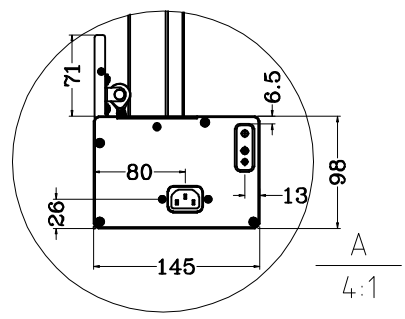

B

C

D

E

F

Model:	cx HC-Plus 100" (16:9) Floor Rising
Measurement:	mm

1 2 3 4 5 6 7 8