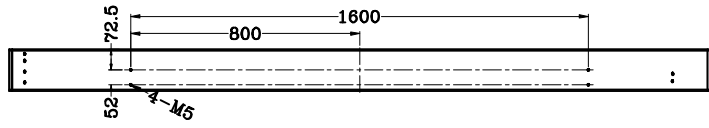

B

C

D

E

F

Model:	cx HC-Plus 100" (16:9) Floor Rising
Measurement:	mm

1 2 3 4 5 6 7 8