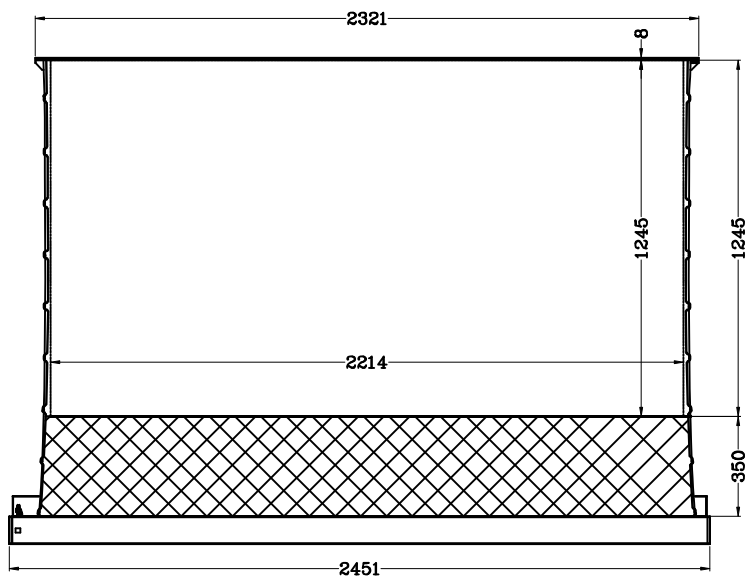

B

C

D

E

F

Model:	cx HC-Plus 100" (16:9) Floor Rising
Measurement:	mm

1 2 3 4 5 6 7 8