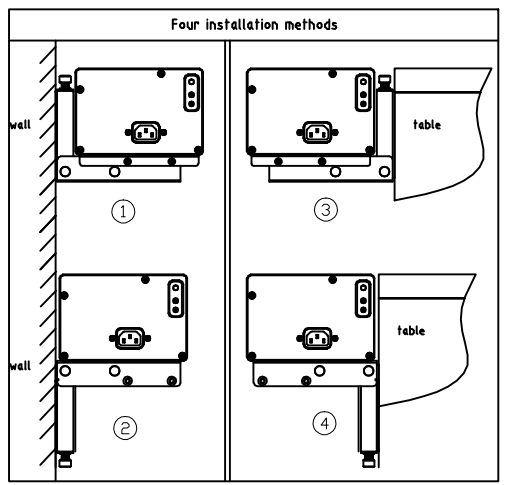

B

C

D

E

F

Model:	cx HC-Plus 100" (16:9) Floor Rising
Measurement:	mm

1 2 3 4 5 6 7 8