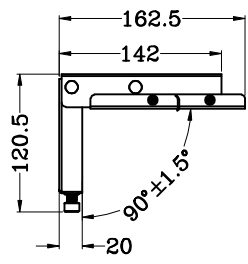

B

C

D

E

F

Model:	cx HC-Plus 100" (16:9) Floor Rising
Measurement:	mm

1 2 3 4 5 6 7 8