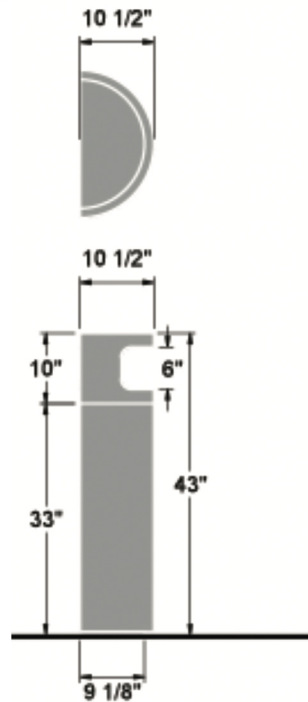

LUNARES OUTDOORS™
SAN FRANCISCO

GEO TRASH BIN HALF

SKU #5082

MATERIAL: 100% Recycled Aluminum

FINISH: Bronze
Additional finish colors available

CAPACITY : 20 Gallons

Geo
Trash Bin,
Half
Sku#5082 p.15