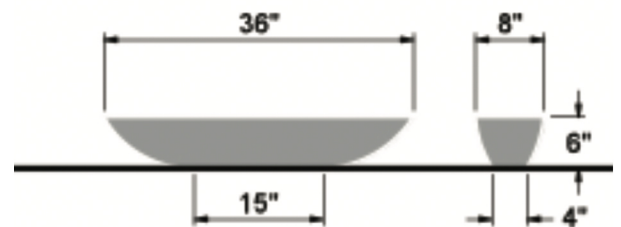

Geo
Long Tabletop
Planter
Sku#5003 p.15