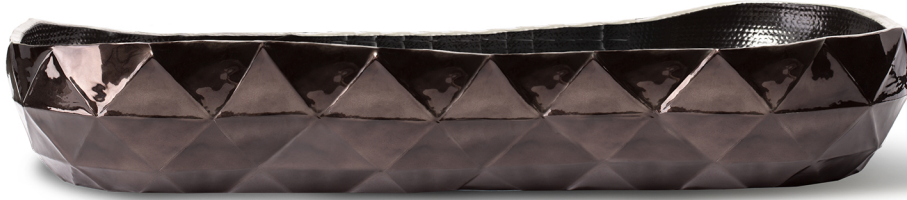

LUNARES OUTDOORS™
SAN FRANCISCO

GEO LONG TABLETOP PLANTER

SKU #5003

MATERIAL: 100% Recycled Aluminum

DRAINAGE:

- 3 holes - approx 1" diameter
- Custom size available to function with irrigation and draining

FINISH: Bronze
Additional finish colors available

Geo
Long Tabletop
Planter
Sku#5003 p.15