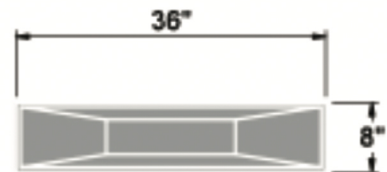

Geo
Long Tabletop
Planter
Sku#5003 p.15