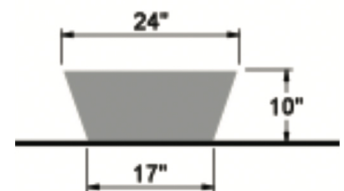

Geo
Round Tabletop
Planter, Large
Sku#5002 p.15