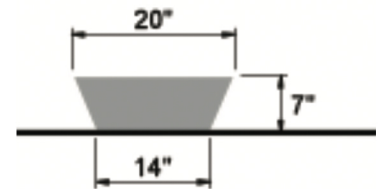

Geo
Round Tabletop
Planter, Medium
Sku#5001 p.15