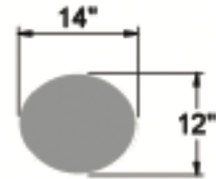

LUNARES OUTDOORS™
SAN FRANCISCO

PASSAGE CYLINDER STOOL

SKU #4061

MATERIAL: 100% Recycled Aluminum

FINISH: Silver
Additional finish colors available

Passage
Cylinder Stool
Sku#4061 p.13