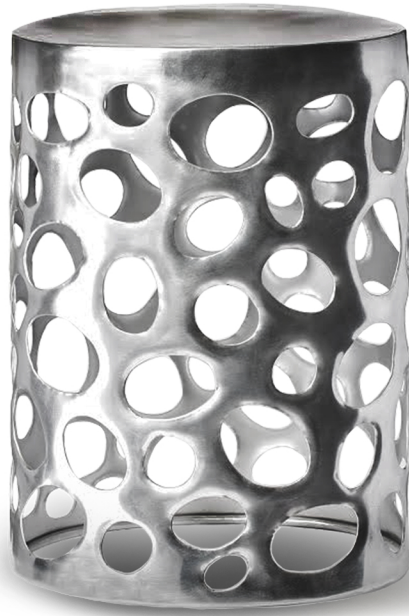

LUNARES OUTDOORS™
SAN FRANCISCO

PASSAGE CYLINDER STOOL

SKU #4061

MATERIAL: 100% Recycled Aluminum

FINISH: Silver
Additional finish colors available

Passage
Cylinder Stool
Sku#4061 p.13