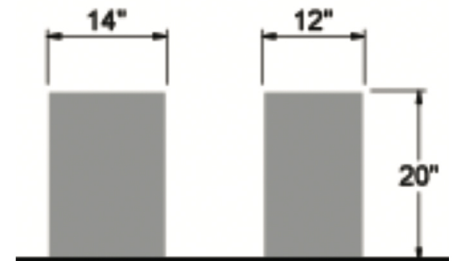

LUNARES OUTDOORS™
SAN FRANCISCO

PASSAGE CYLINDER STOOL

SKU #4061

MATERIAL: 100% Recycled Aluminum

FINISH: Silver
Additional finish colors available

Passage
Cylinder Stool
Sku#4061 p.13