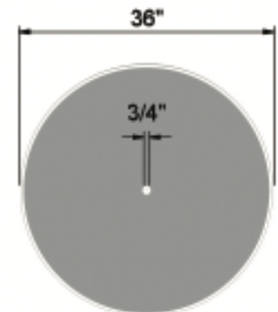

Passage
Planter w/ Rim,
XLarge
Sku#4033 p.13