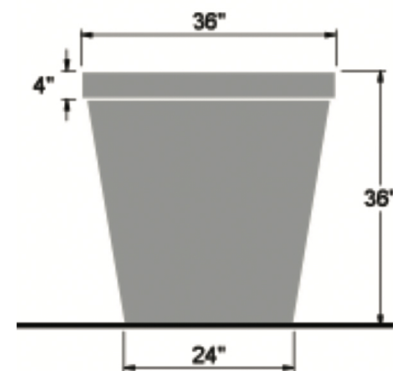

Passage
Planter w/ Rim,
XLarge
Sku#4033 p.13