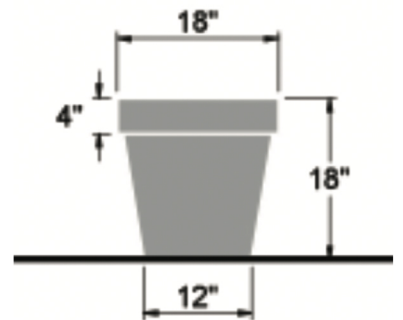

### DRAINAGE:

- Standard diameter hole - approx 1"
- Custom size available to function with irrigation and draining

**FINISH:** Silver  
Additional finish colors available

Passage  
Planter w/ Rim,  
Medium  
Sku#4031 p.13