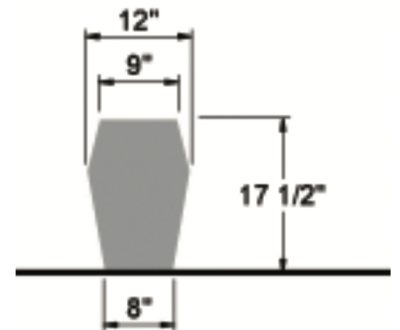

LUNARES OUTDOORS™
SAN FRANCISCO

NEST STOOL

SKU #3061

MATERIAL: 100% Recycled Aluminum

FINISH: Bronze
Additional finish colors available

Nest
Stool
Sku#3061 p.11