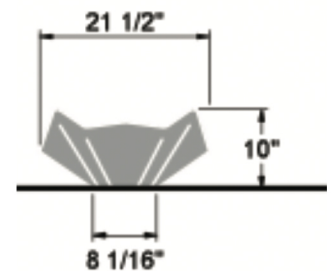

Nest
Royale Bowl
Tabletop Planter,
Large
Sku#3002 p.11