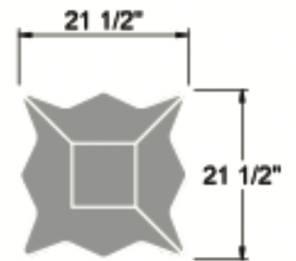

Nest
Royale Bowl
Tabletop Planter,
Large
Sku#3002 p.11