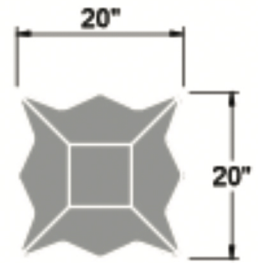

Nest
Royale Bowl
Tabletop Planter,
Medium
Sku#3001 p.11