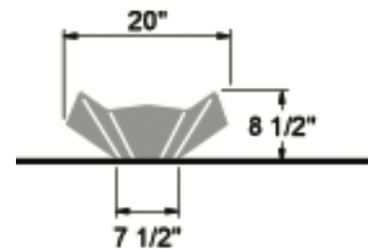

Nest
Royale Bowl
Tabletop Planter,
Medium
Sku#3001 p.11