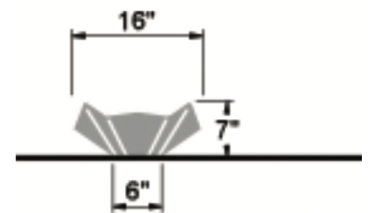

Nest
Royale Bowl
Tabletop Planter,
Small
Sku#3000 p.11