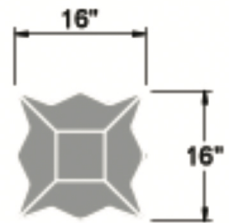

Nest
Royale Bowl
Tabletop Planter,
Small
Sku#3000 p.11