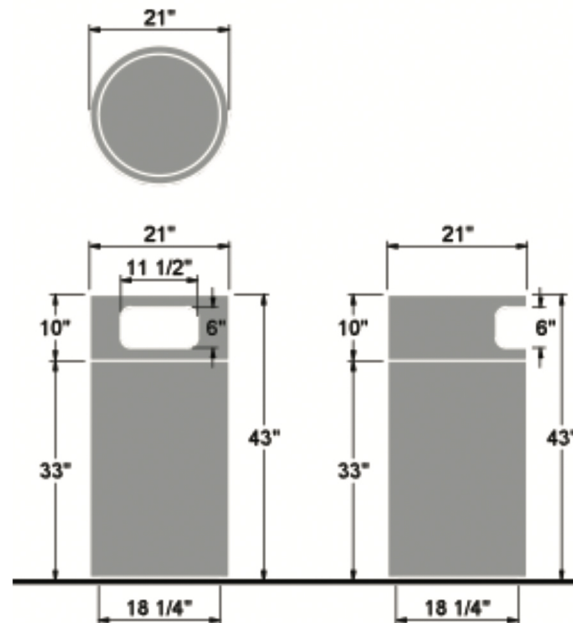

LUNARES OUTDOORS™
SAN FRANCISCO

DJEMBE TRASH BIN FULL

SKU #2081

MATERIAL: 100% Recycled Aluminum

FINISH: Bronze
Additional finish colors available

CAPACITY : 40 Gallons

Djembe
Trash Bin Full
Sku#2081 p.9