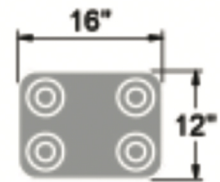

## DJEMBE MILKING STOOL

SKU #2066

**MATERIAL:** 100% Recycled Aluminum

**FINISH:** Bronze, Enamel  
Additional finish colors available

Djembe  
Milking Stool  
Sku#2066 p.7