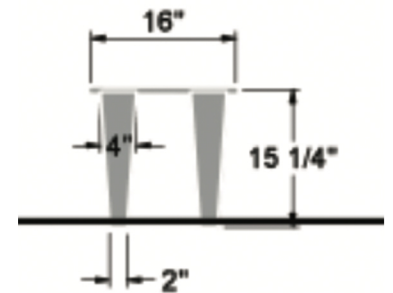

## DJEMBE MILKING STOOL

SKU #2066

**MATERIAL:** 100% Recycled Aluminum

**FINISH:** Bronze, Enamel  
Additional finish colors available

Djembe  
Milking Stool  
Sku#2066 p.7