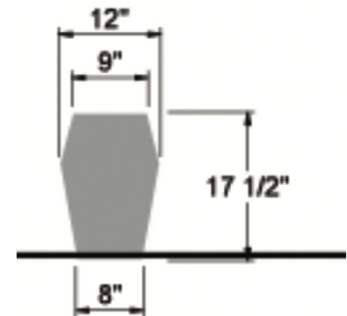

LUNARES OUTDOORS™
SAN FRANCISCO

DJEMBE GARDEN STOOL

SKU #2065

MATERIAL: 100% Recycled Aluminum

FINISH: Bronze
Additional finish colors available

Djembe
Garden Stool
Sku#2065 p.7