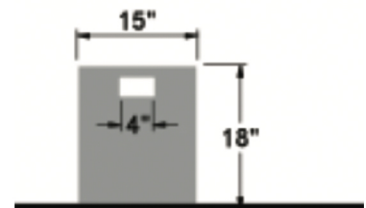

LUNARES OUTDOORS™
SAN FRANCISCO

DJEMBE DRUM STOOL w/ HANDLES

SKU #2064

MATERIAL: 100% Recycled Aluminum

FINISH: Bronze
Additional finish colors available

Djembe
Drum Stool w/
Handles
Sku#2064 p.7