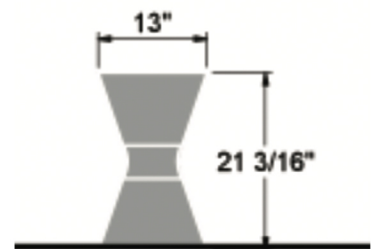

## DJEMBE STOOL

SKU #2063

**MATERIAL:** 100% Recycled Aluminum

**FINISH:** Bronze, Gold  
Additional finish colors available

Djembe  
Djembe Stool  
Sku#2063 p.7