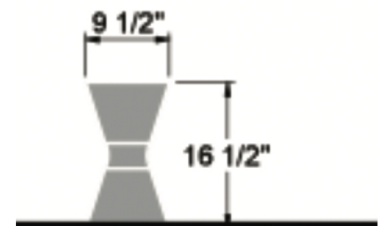

## DJEMBE TABLE

SKU #2062

**MATERIAL:** 100% Recycled Aluminum

**FINISH:** Bronze, Gold  
Additional finish colors available

Djembe  
Djembe Table  
Sku#2062 p.7