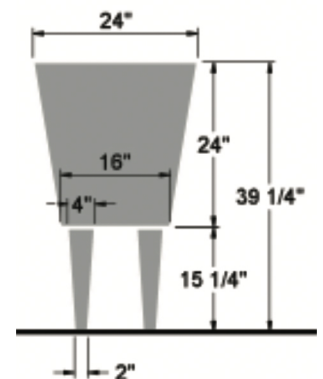

LUNARES OUTDOORS™
SAN FRANCISCO

DJEMBE PLANTER w/ QUAD LEGS LARGE

SKU #2038

MATERIAL: 100% Recycled Aluminum

DRAINAGE:

- 3 Holes - approx 1" diameter
- Custom size available to function with irrigation and draining

FINISH: Bronze w Gold Trim
Additional finish colors available

Djembe
Planter w/ Quad
Legs, Large
Sku#2038 p.8