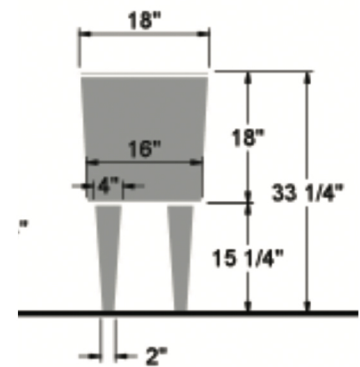

LUNARES OUTDOORS™
SAN FRANCISCO

DJEMBE PLANTER w/ QUAD LEGS MEDIUM

SKU #2037

MATERIAL: 100% Recycled Aluminum

DRAINAGE:

- Standard diameter hole - approx 1"
- Custom size available to function with irrigation and draining

FINISH: Bronze w Gold Trim
Additional finish colors available

Djembe
Planter w/ Quad
Legs, Medium
Sku#2037 p.8