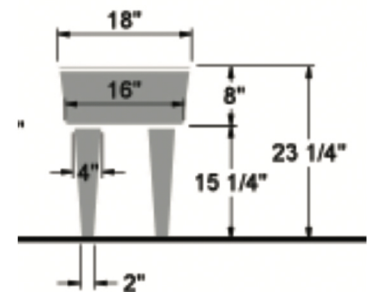

LUNARES OUTDOORS™
SAN FRANCISCO

DJEMBE PLANTER w/ QUAD LEGS SMALL

SKU #2036

MATERIAL: 100% Recycled Aluminum

DRAINAGE:

- Standard diameter hole - approx 1"
- Custom size available to function with irrigation and draining

FINISH: Bronze w Gold Trim
Additional finish colors available

Djembe
Planter w/ Quad
Legs, Small
Sku#2036 p.8