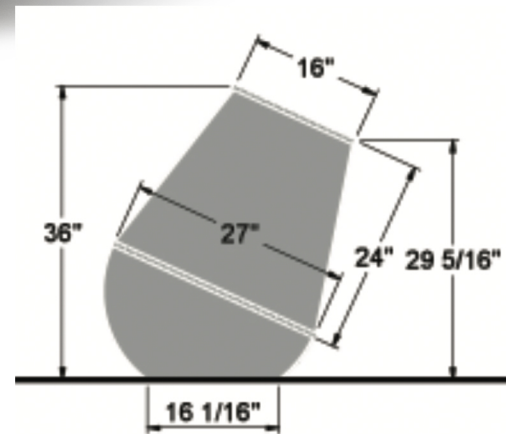

LUNARES OUTDOORS™
SAN FRANCISCO

DJEMBE TILT PLANTER LARGE

SKU #2035

MATERIAL: 100% Recycled Aluminum

DRAINAGE:

- 3 holes - approx 1"
- Custom size available to function with irrigation and draining

FINISH: Bronze
Additional finish colors available

Djembe
Tilt Planter, Large
Sku#2035 p.9