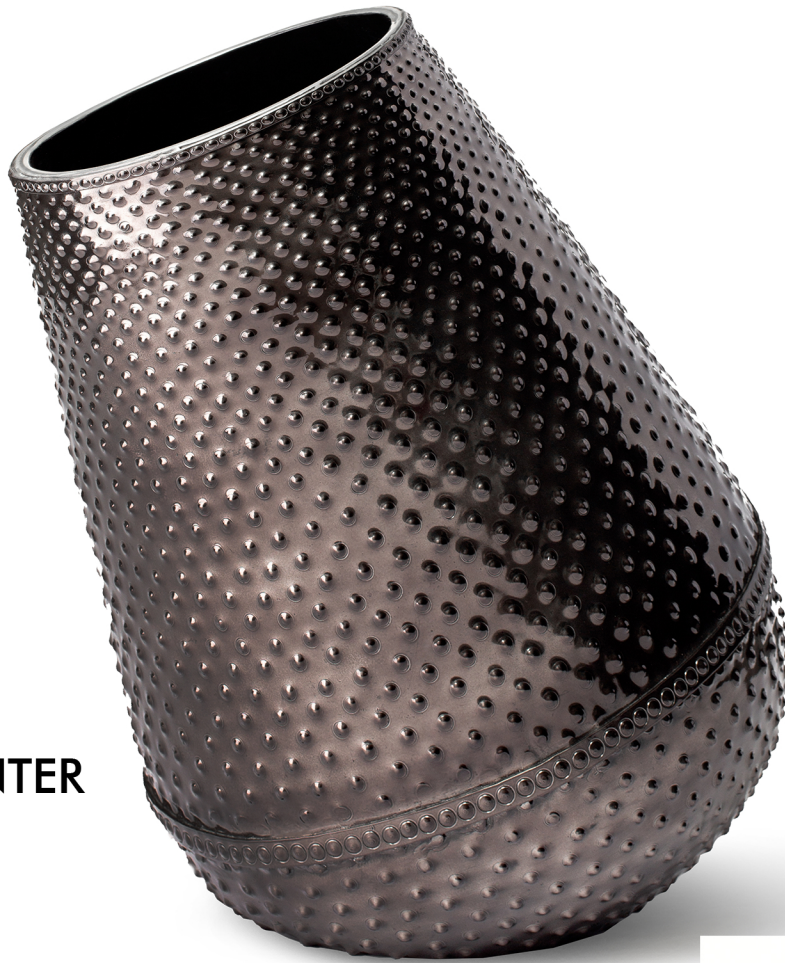

LUNARES OUTDOORS™
SAN FRANCISCO

DJEMBE TILT PLANTER LARGE

SKU #2035

MATERIAL: 100% Recycled Aluminum

DRAINAGE:

- 3 holes - approx 1"
- Custom size available to function with irrigation and draining

FINISH: Bronze
Additional finish colors available

Djembe
Tilt Planter, Large
Sku#2035 p.9