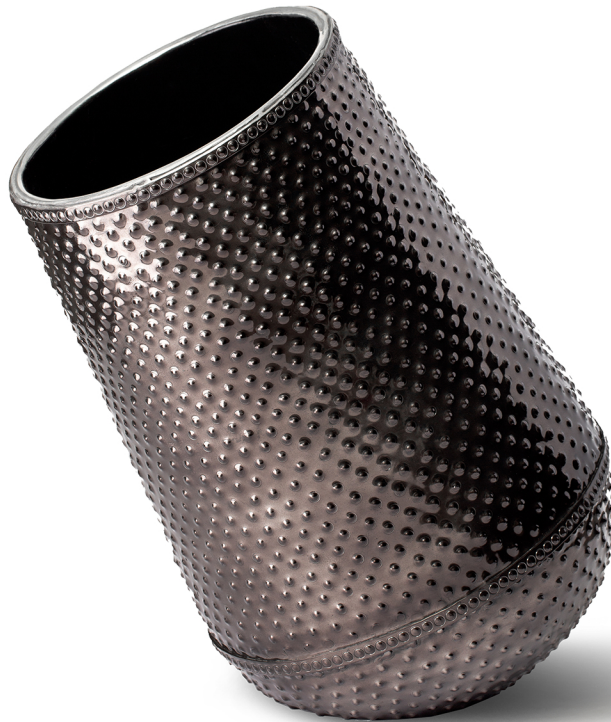

LUNARES OUTDOORS™
SAN FRANCISCO

DJEMBE TILT PLANTER SMALL

SKU #2034

MATERIAL: 100% Recycled Aluminum

DRAINAGE:

- 3 holes - approx 1"
- Custom size available to function with irrigation and draining

FINISH: Bronze
Additional finish colors available

Djembe
Tilt Planter, Small
Sku#2034 p.9