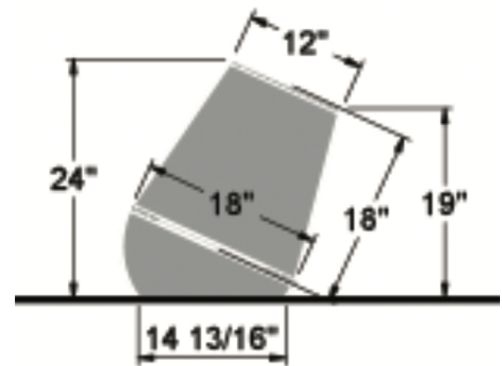

LUNARES OUTDOORS™
SAN FRANCISCO

DJEMBE TILT PLANTER SMALL

SKU #2034

MATERIAL: 100% Recycled Aluminum

DRAINAGE:

- 3 holes - approx 1"
- Custom size available to function with irrigation and draining

FINISH: Bronze
Additional finish colors available

Djembe
Tilt Planter, Small
Sku#2034 p.9