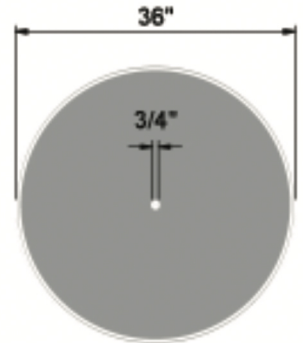

## DJEMBE PLANTER EXTRA LARGE

SKU #2033

**MATERIAL:** 100% Recycled Aluminum

### DRAINAGE:

- 3 holes - approx 1" diameter
- Custom size available to function with irrigation and draining

**FINISH:** Bronze  
Additional finish colors available

Djembe  
Planter,  
XLarge  
Sku#2033 p.7