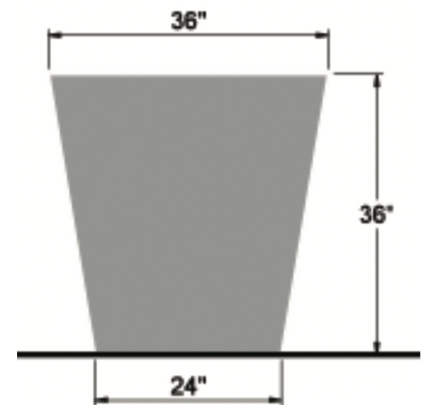

### DRAINAGE:

- 3 holes - approx 1" diameter
- Custom size available to function with irrigation and draining

**FINISH:** Bronze  
Additional finish colors available

Djembe  
Planter,  
XLarge  
Sku#2033 p.7